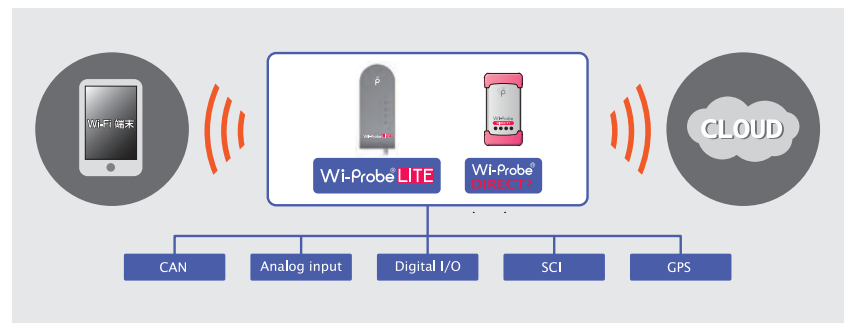

TWSC dimensions

■ DXF/DWG/PDF drawings available on our website.

APPLICATION EXAMPLE

Wi-Probe DIRECT2 Monitoring Device

Product by TAKASAKI KYODO COMPUTING CENTER (Japan)

*Pink shown above is custom color.