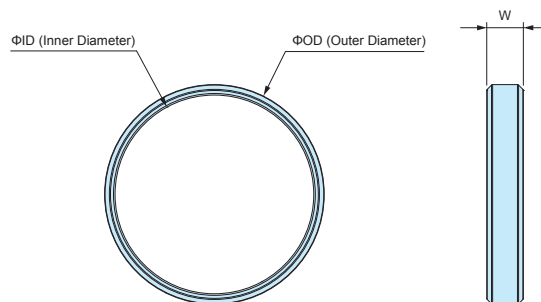

■ Please suffix color code at the end of the product number.

Product no.	W	H	D	a	b	Suitable models	Weight (g)
TWSC 7-3□	71	32	27	52	13.5	TW • TWN 7-3-13	41
TWSC 7-5□	71	56	27	52	37.5	TW • TWN 7-5-13	47.5
TWSC 9-4□	91.5	41.5	33	67	22	TW • TWN 9-4-17	60
TWSC 9-6□	91.5	66.5	33	67	46.5	TW • TWN 9-6-17	75
TWSC11-5□	116	51.5	40	80	29	TW • TWN11-5-22	102.5
TWSC11-8□	116	81.5	40	80	58	TW • TWN11-8-22	122
TWSC13-5□	131	51	38	101	29.5	TW • TWN13-5-13 TW • TWN13-5-18	104
TWSC13-7□	131	71	38	101	48.5	TW • TWN13-7-18	117

SIB series

SILICONE BAND

Utilization example

- Silicone band designed to fit TW and TWN series.
Refer to the table below for size suitability.
- Silicone band provides both shock resistance and non-slip grips for the TW & TWN enclosure.

Color Type

Code	R Red	O Orange	Y Yellow	G Green	C Cyan	N Navy	L Light gray	B Black
Color								

SIB dimensions

Components

Part name	Pcs	Material	Color
Silicone band	Pair (2 pcs)	Silicone	Red • Orange • Yellow • Green • Cyan • Navy • Light gray • Black

Product no. / Dimensions

■ Please suffix color code at the end of the product number.

Product no.	W	ID	OD	Suitable models	Weight (g)
SIB-21□	6	21	25	TW • TWN4-2-5 • 4-2-6 • 4-2-8 • 5-2-5 • 5-2-7 • 5-3-9	2
SIB-38□	7	38	42	TW • TWN5-3-5 • 5-3-7 • 5-4-7 • 5-3-10 • 7-2-11 • 7-4-11 7-3-13 • 8-2-8	4
SIB-58□	8	58	63	TW • TWN7-5-11 • 7-5-13 • 8-4-8 • 9-4-17	10
SIB-72□	10	72	77	TW • TWN9-6-17 • 11-5-22 • 11-8-22 • 13-3-13 • 13-5-13 13-3-18 • 13-5-18 • 13-7-18	14