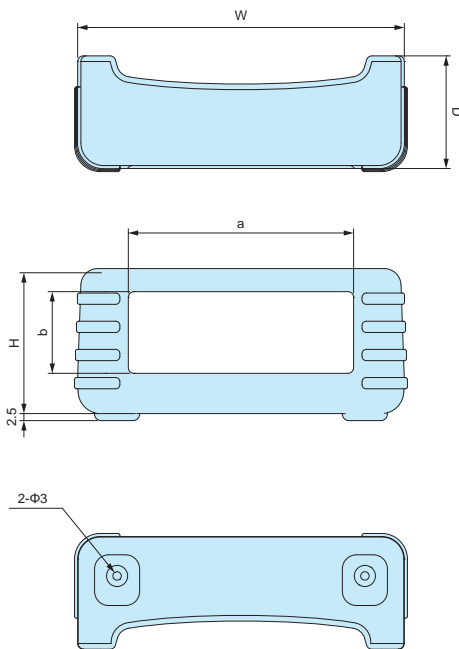

TWSC series

SILICONE PROTECTOR for TW•TWN

Color Type

- Silicone Protector for TW and TWN series. Selectable in 4 colors.
- Available as a set of 2 pcs.
- Custom color is available from just 1 set. For 500 sets or more, manufacture costs will be similar to a standard color. Please inquire for more details. For custom color order, please specify **PANTONE®** color code.
- Use caution when assembling. Overtightening may damage the enclosure and silicone protectors.

TWSC dimensions

■ DXF/DWG/PDF drawings available on our website.

APPLICATION EXAMPLE

Wi-Probe DIRECT2 Monitoring Device

Product by TAKASAKI KYODO COMPUTING CENTER (Japan)

*Pink shown above is custom color.

Components

Part name	Pcs	Material	Color / Finish
Silicone protector	1 set (2 pcs)	Silicone	Yellow • Navy • Light gray • Black
Self-tapping screw	4	Steel M3-20	Black trivalent chromate

Product no. / Dimensions

■ Please suffix color code at the end of the product number.

Product no.	W	H	D	a	b	Suitable models	Weight (g)
TWSC 7-3□	71	32	27	52	13.5	TW • TWN 7-3-13	41
TWSC 7-5□	71	56	27	52	37.5	TW • TWN 7-5-13	47.5
TWSC 9-4□	91.5	41.5	33	67	22	TW • TWN 9-4-17	60
TWSC 9-6□	91.5	66.5	33	67	46.5	TW • TWN 9-6-17	75
TWSC11-5□	116	51.5	40	80	29	TW • TWN11-5-22	102.5
TWSC11-8□	116	81.5	40	80	58	TW • TWN11-8-22	122
TWSC13-5□	131	51	38	101	29.5	TW • TWN13-5-13 TW • TWN13-5-18	104
TWSC13-7□	131	71	38	101	48.5	TW • TWN13-7-18	117