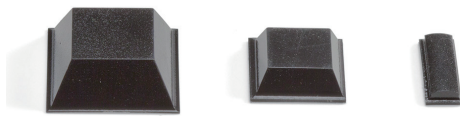

TB series

ADHESIVE RUBBER FEET

■ Adhesive is present on the underside.

Product no. / Dimensions

■ Material : Rubber

Product no.			A	H	Pack of
● Black*	● White gray	● White			
TB- 7	-	-	6.7	4.2	10
TB- 8	-	TB- 8W	8	2.6	10
TB-10	-	-	10	2.8	10
TB-12	-	TB-12W	11.3	5.6	10
TB-14	-	-	14	8	10
TB-16	-	TB-16W	15.9	8	10
TB-21	-	-	21.6	8.5	10
TB-27	TB-27G	-	27.8	7.4	10

* No color code denotation required

■ DXF/DWG/PDF drawings available on our website.

TB dimensions

SJ-P series

POLYURETHANE RUBBER FEET

■ Adhesive is present on the underside.

SJ-P dimensions

SJ-P1011

■ DXF/DWG/PDF drawings available on our website.

Product no. / Dimensions

■ Material / Color : Polyurethane / Black

Product no.	A	B	H	C	D	Pack of
SJ-P5007	10.4	10.4	2.5	7.5	7.5	10
SJ-P5008	12.7	12.7	3	9.5	9.5	10
SJ-P5018	12.7	12.7	5.8	7	7	10
SJ-P1004	15	15	4.5	10	10	10
SJ-P5023	20.6	20.6	7.6	12.7	12.7	10
SJ-P1011	15.5	5.5	2	4.5	14.5	10