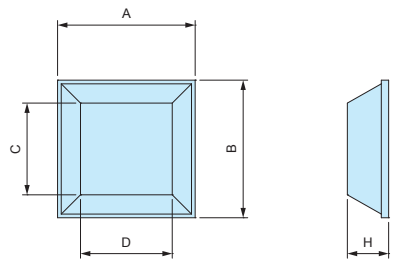

TB series

ADHESIVE RUBBER FEET

■ Adhesive is present on the underside.

Product no. / Dimensions

■ Material : Rubber

Product no.			A	H	Pack of
● Black*	● White gray	● White			
TB- 7	-	-	6.7	4.2	10
TB- 8	-	TB- 8W	8	2.6	10
TB-10	-	-	10	2.8	10
TB-12	-	TB-12W	11.3	5.6	10
TB-14	-	-	14	8	10
TB-16	-	TB-16W	15.9	8	10
TB-21	-	-	21.6	8.5	10
TB-27	TB-27G	-	27.8	7.4	10

* No color code denotation required

■ DXF/DWG/PDF drawings available on our website.

TB dimensions

SJ-P series

POLYURETHANE RUBBER FEET

■ Adhesive is present on the underside.

SJ-P dimensions

SJ-P1011

■ DXF/DWG/PDF drawings available on our website.

Product no. / Dimensions

■ Material / Color : Polyurethane / Black

Product no.	A	B	H	C	D	Pack of
SJ-P5007	10.4	10.4	2.5	7.5	7.5	10
SJ-P5008	12.7	12.7	3	9.5	9.5	10
SJ-P5018	12.7	12.7	5.8	7	7	10
SJ-P1004	15	15	4.5	10	10	10
SJ-P5023	20.6	20.6	7.6	12.7	12.7	10
SJ-P1011	15.5	5.5	2	4.5	14.5	10