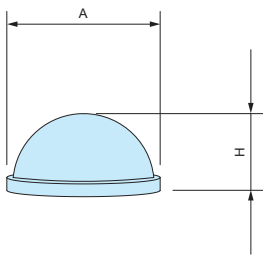

TB series

ADHESIVE RUBBER FEET

■ Adhesive is present on the underside.

Product no. / Dimensions

■ Material : Rubber

Product no.			A	H	Pack of
● Black*	● White gray	● White			
TB- 7	-	-	6.7	4.2	10
TB- 8	-	TB- 8W	8	2.6	10
TB-10	-	-	10	2.8	10
TB-12	-	TB-12W	11.3	5.6	10
TB-14	-	-	14	8	10
TB-16	-	TB-16W	15.9	8	10
TB-21	-	-	21.6	8.5	10
TB-27	TB-27G	-	27.8	7.4	10

* No color code denotation required

■ DXF/DWG/PDF drawings available on our website.

TB dimensions

SJ-P series

POLYURETHANE RUBBER FEET

■ Adhesive is present on the underside.

SJ-P dimensions

SJ-P1011

■ DXF/DWG/PDF drawings available on our website.

Product no. / Dimensions

■ Material / Color : Polyurethane / Black

Product no.	A	B	H	C	D	Pack of
SJ-P5007	10.4	10.4	2.5	7.5	7.5	10
SJ-P5008	12.7	12.7	3	9.5	9.5	10
SJ-P5018	12.7	12.7	5.8	7	7	10
SJ-P1004	15	15	4.5	10	10	10
SJ-P5023	20.6	20.6	7.6	12.7	12.7	10
SJ-P1011	15.5	5.5	2	4.5	14.5	10