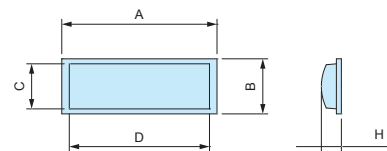

TB series

ADHESIVE RUBBER FEET

■ Adhesive is present on the underside.

Product no. / Dimensions

■ Material : Rubber

Product no.			A	H	Pack of
● Black*	● White gray	● White			
TB- 7	-	-	6.7	4.2	10
TB- 8	-	TB- 8W	8	2.6	10
TB-10	-	-	10	2.8	10
TB-12	-	TB-12W	11.3	5.6	10
TB-14	-	-	14	8	10
TB-16	-	TB-16W	15.9	8	10
TB-21	-	-	21.6	8.5	10
TB-27	TB-27G	-	27.8	7.4	10

* No color code denotation required

■ DXF/DWG/PDF drawings available on our website.

TB dimensions

SJ-P series

POLYURETHANE RUBBER FEET

■ Adhesive is present on the underside.

SJ-P dimensions

SJ-P1011

■ DXF/DWG/PDF drawings available on our website.

Product no. / Dimensions

■ Material / Color : Polyurethane / Black

Product no.	A	B	H	C	D	Pack of
SJ-P5007	10.4	10.4	2.5	7.5	7.5	10
SJ-P5008	12.7	12.7	3	9.5	9.5	10
SJ-P5018	12.7	12.7	5.8	7	7	10
SJ-P1004	15	15	4.5	10	10	10
SJ-P5023	20.6	20.6	7.6	12.7	12.7	10
SJ-P1011	15.5	5.5	2	4.5	14.5	10