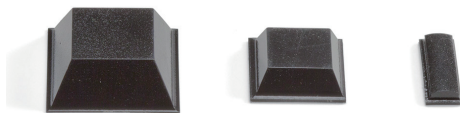

TB series

ADHESIVE RUBBER FEET

■ Adhesive is present on the underside.

Product no. / Dimensions

■ Material : Rubber

Product no.			A	H	Pack of
● Black*	● White gray	● White			
TB- 7	-	-	6.7	4.2	10
TB- 8	-	TB- 8W	8	2.6	10
TB-10	-	-	10	2.8	10
TB-12	-	TB-12W	11.3	5.6	10
TB-14	-	-	14	8	10
TB-16	-	TB-16W	15.9	8	10
TB-21	-	-	21.6	8.5	10
TB-27	TB-27G	-	27.8	7.4	10

* No color code denotation required

■ DXF/DWG/PDF drawings available on our website.

TB dimensions

SJ-P series

POLYURETHANE RUBBER FEET

■ Adhesive is present on the underside.

SJ-P dimensions

SJ-P1011

■ DXF/DWG/PDF drawings available on our website.

Product no. / Dimensions

■ Material / Color : Polyurethane / Black

Product no.	A	B	H	C	D	Pack of
SJ-P5007	10.4	10.4	2.5	7.5	7.5	10
SJ-P5008	12.7	12.7	3	9.5	9.5	10
SJ-P5018	12.7	12.7	5.8	7	7	10
SJ-P1004	15	15	4.5	10	10	10
SJ-P5023	20.6	20.6	7.6	12.7	12.7	10
SJ-P1011	15.5	5.5	2	4.5	14.5	10