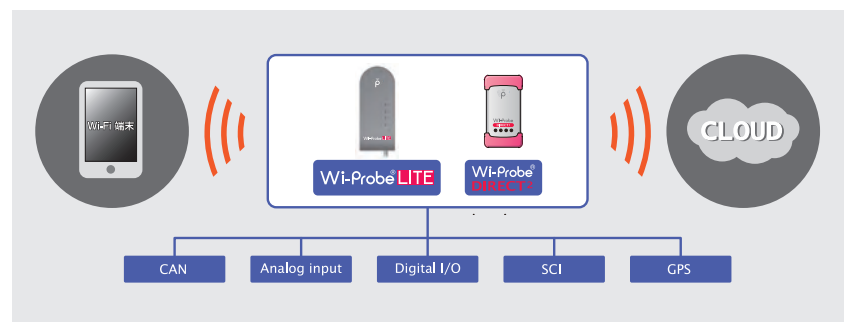

TWSC dimensions

■ DXF/DWG/PDF drawings available on our website.

APPLICATION EXAMPLE

Wi-Probe DIRECT2 Monitoring Device

Product by TAKASAKI KYODO COMPUTING CENTER (Japan)

*Pink shown above is custom color.