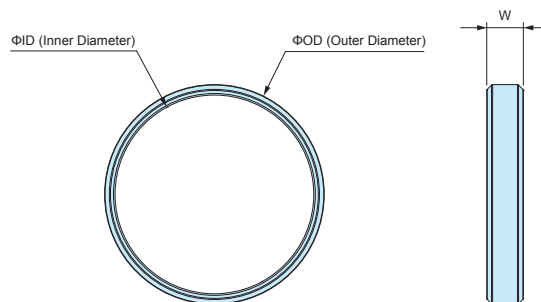

SIB series

SILICONE BAND

Utilization example

- Silicone band designed to fit TW and TWN series.
Refer to the table below for size suitability.
- Silicone band provides both shock resistance and non-slip grips for the TW & TWN enclosure.

Color Type

Code	R Red	O Orange	Y Yellow	G Green	C Cyan	N Navy	L Light gray	B Black
Color								

SIB dimensions

Components

Part name	Pcs	Material	Color
Silicone band	Pair (2 pcs)	Silicone	Red • Orange • Yellow • Green • Cyan • Navy • Light gray • Black

Product no. / Dimensions

■ Please suffix color code at the end of the product number.

Product no.	W	ID	OD	Suitable models	Weight (g)
SIB-21□	6	21	25	TW • TWN4-2-5 • 4-2-6 • 4-2-8 • 5-2-5 • 5-2-7 • 5-3-9	2
SIB-38□	7	38	42	TW • TWN5-3-5 • 5-3-7 • 5-4-7 • 5-3-10 • 7-2-11 • 7-4-11 7-3-13 • 8-2-8	4
SIB-58□	8	58	63	TW • TWN7-5-11 • 7-5-13 • 8-4-8 • 9-4-17	10
SIB-72□	10	72	77	TW • TWN9-6-17 • 11-5-22 • 11-8-22 • 13-3-13 • 13-5-13 13-3-18 • 13-5-18 • 13-7-18	14

■ Please suffix color code at the end of the product number.

Product no.	W	H	D	a	b	Suitable models	Weight (g)
TWSC 7-3□	71	32	27	52	13.5	TW • TWN 7-3-13	41
TWSC 7-5□	71	56	27	52	37.5	TW • TWN 7-5-13	47.5
TWSC 9-4□	91.5	41.5	33	67	22	TW • TWN 9-4-17	60
TWSC 9-6□	91.5	66.5	33	67	46.5	TW • TWN 9-6-17	75
TWSC11-5□	116	51.5	40	80	29	TW • TWN11-5-22	102.5
TWSC11-8□	116	81.5	40	80	58	TW • TWN11-8-22	122
TWSC13-5□	131	51	38	101	29.5	TW • TWN13-5-13 TW • TWN13-5-18	104
TWSC13-7□	131	71	38	101	48.5	TW • TWN13-7-18	117