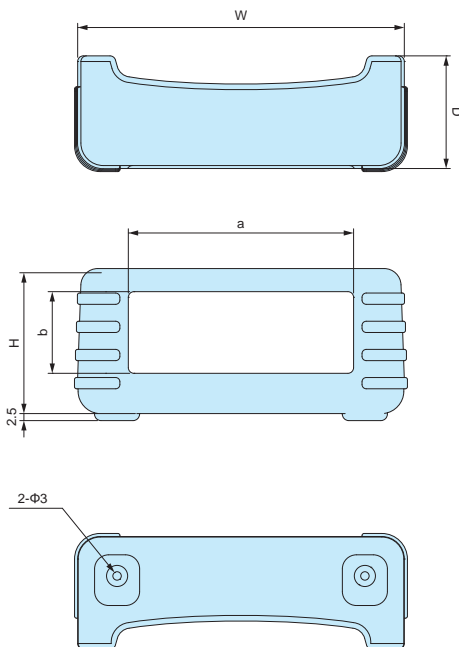

TWSC dimensions

■ DXF/DWG/PDF drawings available on our website.