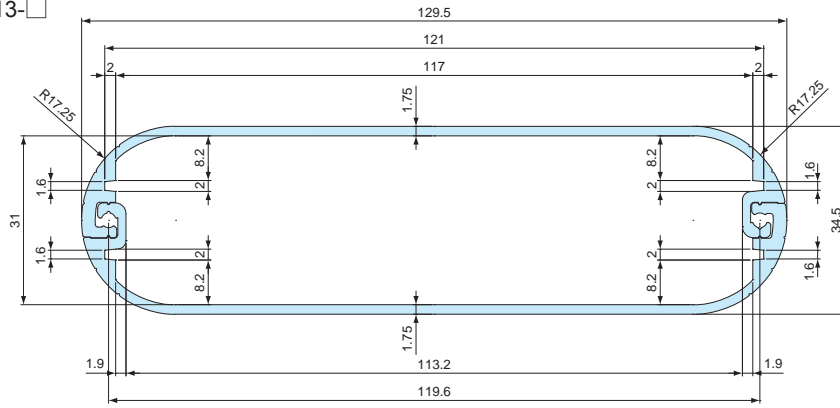

MXF • MXB • MXA • MX4-13-□

Accessories (Optional parts)

SIB series SILICONE BAND

Application example

- Silicone band designed to fit MXA and MX series.
- Silicone band provides both shock resistance and non-slip grips for the enclosure.
- Elastic silicone band may also fit other similarly sized enclosures.

SIB dimensions

Color Type

Code	R Red	O Orange	Y Yellow	G Green	C Cyan	N Navy	L Light gray	B Black
Color								

Components

Part name	Pcs	Material	Color
Silicone band	Pair (2 pcs)	Silicone	Red • Orange • Yellow • Green • Cyan • Navy • Light gray • Black

Product no. / Dimensions

■ Please suffix color code at the end of the product number.

Product no.	W	ID	OD	Suitable models	Enclosure circumference (mm)	Weight (g)
SIB-21□	6	21	25	MXA • MX2-4-□ • 2-6-□	95~135	2
SIB-38□	7	38	42	MXA • MX2-7-□ • 2-8-□ • 4-7-□	160~190	4
SIB-58□	8	58	63	MXA • MX3-11-□ • 4-10-□	215~255	10
SIB-72□	10	72	77	MXA • MX4-13-□	280~320	14