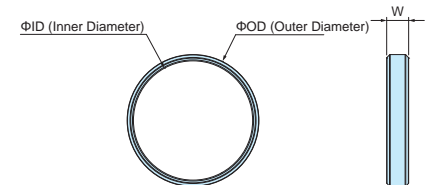

MXF • MXB • MXA • MX4-13-□

Accessories (Optional parts)

SIB series SILICONE BAND

Application example

- Silicone band designed to fit MXA and MX series.
- Silicone band provides both shock resistance and non-slip grips for the enclosure.
- Elastic silicone band may also fit other similarly sized enclosures.

SIB dimensions

Color Type

Code	R Red	O Orange	Y Yellow	G Green	C Cyan	N Navy	L Light gray	B Black
Color								

Components

Part name	Pcs	Material	Color
Silicone band	Pair (2 pcs)	Silicone	Red • Orange • Yellow • Green • Cyan • Navy • Light gray • Black

Product no. / Dimensions

■ Please suffix color code at the end of the product number.

Product no.	W	ID	OD	Suitable models	Enclosure circumference (mm)	Weight (g)
SIB-21□	6	21	25	MXA • MX2-4-□ • 2-6-□	95~135	2
SIB-38□	7	38	42	MXA • MX2-7-□ • 2-8-□ • 4-7-□	160~190	4
SIB-58□	8	58	63	MXA • MX3-11-□ • 4-10-□	215~255	10
SIB-72□	10	72	77	MXA • MX4-13-□	280~320	14