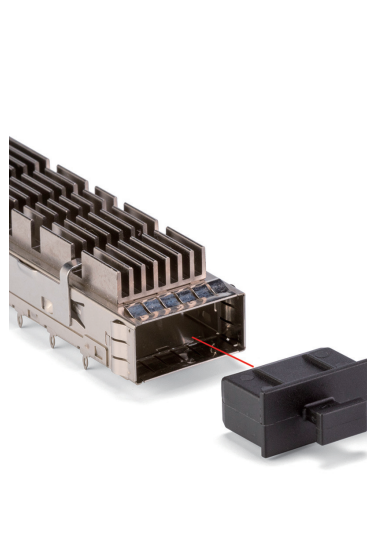

SFPC • CXP series

FIBER OPTIC PORT DUSTPROOF PLUG

■ Dustproof pull-tab cover plug for fiber optic connector port.

For SFP port

SFPC-11

For QSFP port

SFPC-12

For CXP port

CXP-2

Product no. / Feature

Product no.	Material	Color	Pack of
NEW SFPC-11	PE	Black	10
NEW SFPC-12	PE	Black	10
NEW CXP-2	PE	Black	10

■ DXF/DWG/PDF drawings available on our website.

HDMIC series

HDMI DUSTPROOF BLIND PLUG

HDMIC-1 (Pull-tab type)

HDMIC-3 (No pull-tab type)

Product no. / Feature

Product no.	Material	Color	Pack of
HDMIC-1	PE	Black	10
HDMIC-3	ABS UL94HB	Black	10

■ DXF/DWG/PDF drawings available on our website.