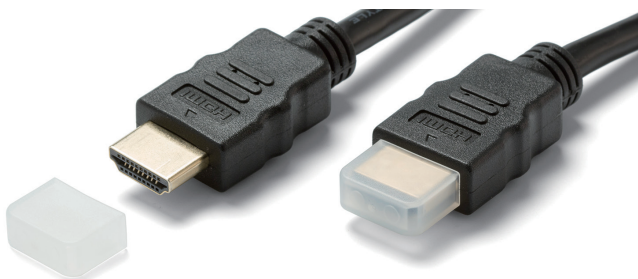

SFPC • CXP series

FIBER OPTIC PORT DUSTPROOF PLUG

■ Dustproof pull-tab cover plug for fiber optic connector port.

For SFP port

SFPC-11

For QSFP port

SFPC-12

For CXP port

CXP-2

Product no. / Feature

Product no.	Material	Color	Pack of
NEW SFPC-11	PE	Black	10
NEW SFPC-12	PE	Black	10
NEW CXP-2	PE	Black	10

■ DXF/DWG/PDF drawings available on our website.

HDMIC series

HDMI DUSTPROOF BLIND PLUG

HDMIC-1 (Pull-tab type)

HDMIC-3 (No pull-tab type)

Product no. / Feature

Product no.	Material	Color	Pack of
HDMIC-1	PE	Black	10
HDMIC-3	ABS UL94HB	Black	10

■ DXF/DWG/PDF drawings available on our website.

HDMIT-1

HDMI DUSTPROOF CONNECTOR COVER

Product no. / Feature

Product no.	Material	Color	Pack of
HDMIT-1	PE	Natural	10

■ DXF/DWG/PDF drawings available on our website.