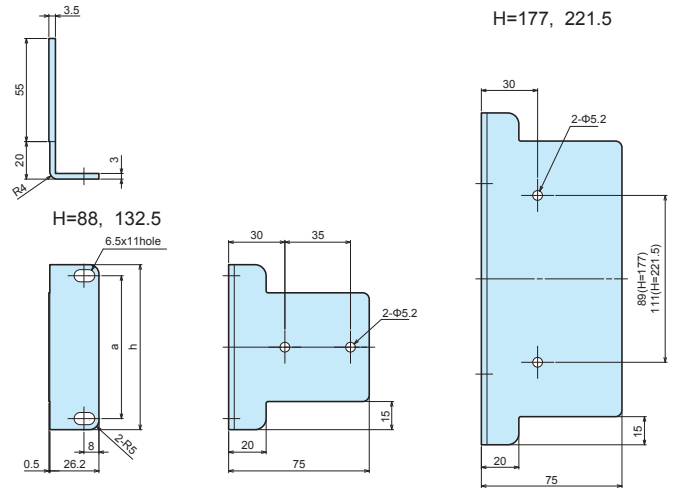

MSM SERIES

RACK MOUNT BRACKET

Components

Material	Color / Finish
Extruded aluminium A6063S-T5	Gray • Black / Painted

Included screws : M5-10 Flat head x 4 pcs / Black trivalent chromate + Nut x 4 pcs

Color Type

Color code	Material	Color / Finish
G	Extruded aluminium A6063S-T5	Gray / Painted
B	Extruded aluminium A6063S-T5	Black / Painted

Product no. / Dimensions

Product no.	h (Enclosure H)	a	Pack of
MSM- 88□	88	76.2	2
MSM-133□	132.5	57.1	2
MSM-177□	177	101.6	2
MSM-222□	221.5	146	2

■ Please suffix color code at the end of the product number.