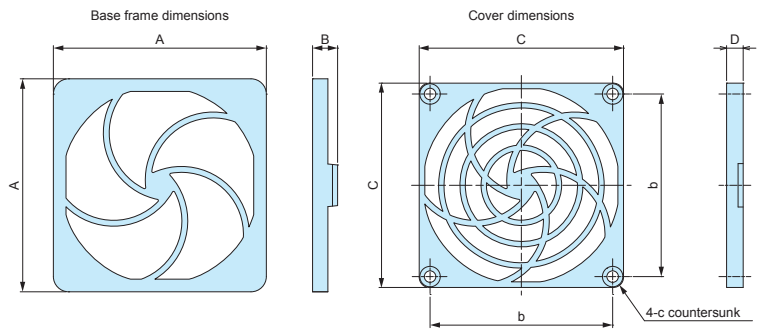

HF-P SERIES

FAN DUST FILTER

DXF/DWG/PDF drawings available on our website.

HF-P40 • HF-P60
※Drawings for HF-P60 model

HF-P80 • HF-P90 • HF-P120
※Drawings for HF-P80 model.

Components

No.	Part name	Material	Color
1	Base frame	ABS UL94V-0	Black
2	Cover	ABS UL94V-0	Black
3	Filter	Polyurethane foam	Gray

Product no. / Dimensions

Shape vary by model.

Product no.	A	B	C	D	a	b	c
HF-P 40	40	6.3	37	3.2	32	-	M3
HF-P 60	59.6	6.5	55.9	3.2	50	-	M4
HF-P 80	83.4	9.8	80	6.5	-	71.5	M4
HF-P 90	96.2	9.7	92	6.3	-	82.5	M4
HF-P120	123.7	10.8	117.2	7.3	-	104.8	M4

HR SERIES

FILTER

Product no. / Dimensions

Product no.	W	H	t
HR0520	200	50	3
HR1030	300	100	3
HR2550	500	250	3

Material / Color : Polyurethane foam / Gray

- Replacement filter for HF-P filter frame.
- Can also be used as a dustproof filter over vent holes.