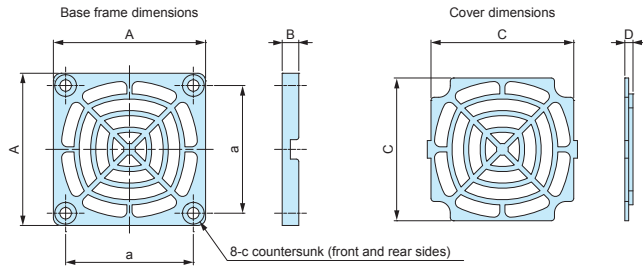

HF-P SERIES

FAN DUST FILTER

DXF/DWG/PDF drawings available on our website.

HF-P40 • HF-P60
※Drawings for HF-P60 model

HF-P80 • HF-P90 • HF-P120
※Drawings for HF-P80 model.

Components

No.	Part name	Material	Color
1	Base frame	ABS UL94V-0	Black
2	Cover	ABS UL94V-0	Black
3	Filter	Polyurethane foam	Gray

Product no. / Dimensions

Shape vary by model.

Product no.	A	B	C	D	a	b	c
HF-P 40	40	6.3	37	3.2	32	-	M3
HF-P 60	59.6	6.5	55.9	3.2	50	-	M4
HF-P 80	83.4	9.8	80	6.5	-	71.5	M4
HF-P 90	96.2	9.7	92	6.3	-	82.5	M4
HF-P120	123.7	10.8	117.2	7.3	-	104.8	M4

HR SERIES

FILTER

Product no. / Dimensions

Product no.	W	H	t
HR0520	200	50	3
HR1030	300	100	3
HR2550	500	250	3

Material / Color : Polyurethane foam / Gray

- Replacement filter for HF-P filter frame.
- Can also be used as a dustproof filter over vent holes.