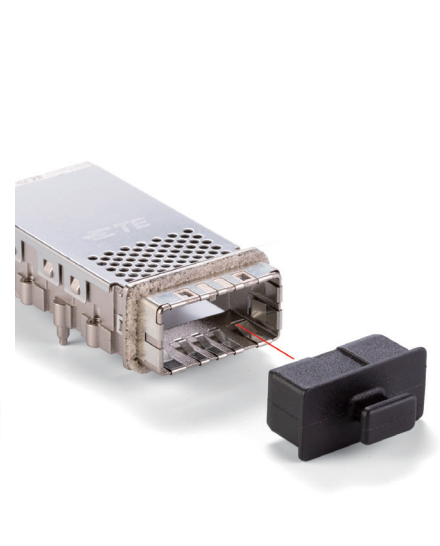

**SFPC • CXP** series

**FIBER OPTIC PORT DUSTPROOF PLUG**

■ Dustproof pull-tab cover plug for fiber optic connector port.

**For SFP port**

SFPC-11

**For QSFP port**

SFPC-12

**For CXP port**

CXP-2

**Product no. / Feature**

Product no.	Material	Color	Pack of
<b>NEW</b> SFPC-11	PE	Black	10
<b>NEW</b> SFPC-12	PE	Black	10
<b>NEW</b> CXP-2	PE	Black	10

■ DXF/DWG/PDF drawings available on our website.

**HDMIC** series

**HDMI DUSTPROOF BLIND PLUG**

**HDMIC-1 (Pull-tab type)**

**HDMIC-3 (No pull-tab type)**

**Product no. / Feature**

Product no.	Material	Color	Pack of
HDMIC-1	PE	Black	10
HDMIC-3	ABS UL94HB	Black	10