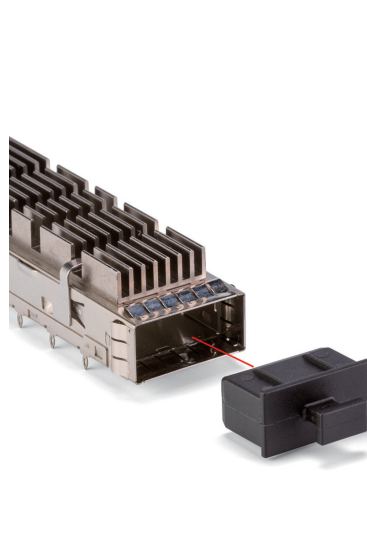

**SFPC • CXP** series

**FIBER OPTIC PORT DUSTPROOF PLUG**

■ Dustproof pull-tab cover plug for fiber optic connector port.

**For SFP port**

SFPC-11

**For QSFP port**

SFPC-12

**For CXP port**

CXP-2

**Product no. / Feature**

Product no.	Material	Color	Pack of
<b>NEW</b> SFPC-11	PE	Black	10
<b>NEW</b> SFPC-12	PE	Black	10
<b>NEW</b> CXP-2	PE	Black	10

■ DXF/DWG/PDF drawings available on our website.

**HDMIC** series

**HDMI DUSTPROOF BLIND PLUG**

**HDMIC-1 (Pull-tab type)**

**HDMIC-3 (No pull-tab type)**

**Product no. / Feature**

Product no.	Material	Color	Pack of
HDMIC-1	PE	Black	10
HDMIC-3	ABS UL94HB	Black	10