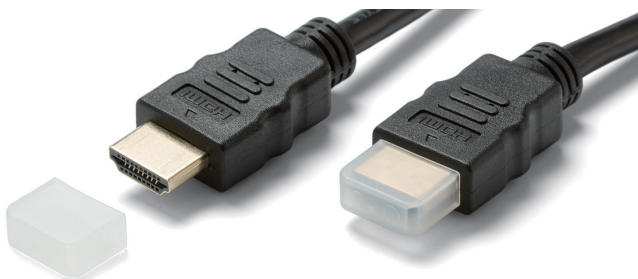

HDMIT-1

HDMI DUSTPROOF CONNECTOR COVER

Product no. / Feature

Product no.	Material	Color	Pack of
HDMIT-1	PE	Natural	10

■ DXF/DWG/PDF drawings available on our website.