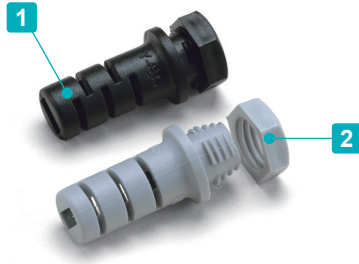

CP SERIES CORD PROTECTOR

- Cord protector for protection against cord twists and breakage.
- Nut can be secured from the back side of the panel for additional stability.

Components

No.	Part name	Material
1	Connector	PVC
2	Nut	PP

Product no. / Feature

Product no.		Panel thickness	Cord diameter	Pack of
● Black	● Light Gray			
CP-Y85B	CP-Y85G	1.5 ~ 2.0	VFF0.75×2	10

CP SERIES CORD PROTECTOR

- Cord protector for protection against cord twists and breakage.
- Nut can be secured from the back side of the panel for additional stability.

Components

No.	Part name	Material
1	Connector	PVC
2	Nut	PP

Product no. / Feature

Product no.		Panel thickness	Cord diameter	Cord shape	Pack of
● Black	● Light Gray				
CP-127B	CP-127G	1.5 ~ 2.0	Φ5.8 ~ Φ6.8	Round cord	10