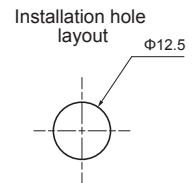

CP SERIES CORD PROTECTOR

- Cord protector for protection against cord twists and breakage.
- Nut can be secured from the back side of the panel for additional stability.

Components

No.	Part name	Material
1	Connector	PVC
2	Nut	PP

Product no. / Feature

Product no.		Panel thickness	Cord diameter	Pack of
● Black	● Light Gray			
CP-Y85B	CP-Y85G	1.5 ~ 2.0	VFF0.75×2	10

CP SERIES CORD PROTECTOR

- Cord protector for protection against cord twists and breakage.
- Nut can be secured from the back side of the panel for additional stability.

Components

No.	Part name	Material
1	Connector	PVC
2	Nut	PP

Product no. / Feature

Product no.		Panel thickness	Cord diameter	Cord shape	Pack of
● Black	● Light Gray				
CP-127B	CP-127G	1.5 ~ 2.0	Φ5.8 ~ Φ6.8	Round cord	10