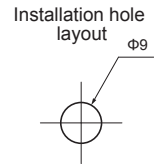

CP SERIES CORD PROTECTOR

- Cord protector for protection against cord twists and breakage.
- Nut can be secured from the back side of the panel for additional stability.

Components

No.	Part name	Material
1	Connector	PVC
2	Nut	PP

Product no. / Feature

Product no.		Panel thickness	Cord diameter	Pack of
● Black	● Light Gray			
CP-Y85B	CP-Y85G	1.5 ~ 2.0	VFF0.75×2	10

CP SERIES CORD PROTECTOR

- Cord protector for protection against cord twists and breakage.
- Nut can be secured from the back side of the panel for additional stability.

Components

No.	Part name	Material
1	Connector	PVC
2	Nut	PP

Product no. / Feature

Product no.		Panel thickness	Cord diameter	Cord shape	Pack of
● Black	● Light Gray				
CP-127B	CP-127G	1.5 ~ 2.0	Φ5.8 ~ Φ6.8	Round cord	10