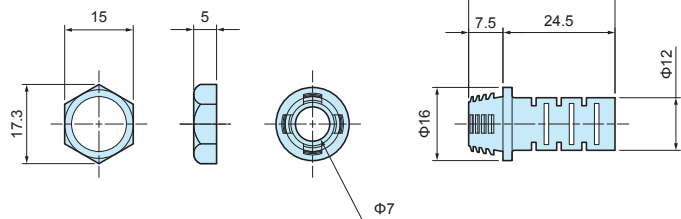

CP SERIES CORD PROTECTOR

- Cord protector for protection against cord twists and breakage.
- Nut can be secured from the back side of the panel for additional stability.

Components

No.	Part name	Material
1	Connector	PVC
2	Nut	PP

Product no. / Feature

Product no.		Panel thickness	Cord diameter	Pack of
● Black	● Light Gray			
CP-Y85B	CP-Y85G	1.5 ~ 2.0	VFF0.75×2	10

CP SERIES CORD PROTECTOR

- Cord protector for protection against cord twists and breakage.
- Nut can be secured from the back side of the panel for additional stability.

Components

No.	Part name	Material
1	Connector	PVC
2	Nut	PP

Product no. / Feature

Product no.		Panel thickness	Cord diameter	Cord shape	Pack of
● Black	● Light Gray				
CP-127B	CP-127G	1.5 ~ 2.0	Φ5.8 ~ Φ6.8	Round cord	10