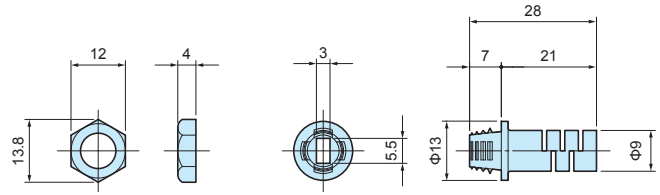

CP SERIES CORD PROTECTOR

- Cord protector for protection against cord twists and breakage.
- Nut can be secured from the back side of the panel for additional stability.

Components

No.	Part name	Material
1	Connector	PVC
2	Nut	PP

Product no. / Feature

Product no.		Panel thickness	Cord diameter	Pack of
● Black	● Light Gray			
CP-Y85B	CP-Y85G	1.5 ~ 2.0	VFF0.75×2	10

CP SERIES CORD PROTECTOR

- Cord protector for protection against cord twists and breakage.
- Nut can be secured from the back side of the panel for additional stability.

Components

No.	Part name	Material
1	Connector	PVC
2	Nut	PP

Product no. / Feature

Product no.		Panel thickness	Cord diameter	Cord shape	Pack of
● Black	● Light Gray				
CP-127B	CP-127G	1.5 ~ 2.0	Φ5.8 ~ Φ6.8	Round cord	10