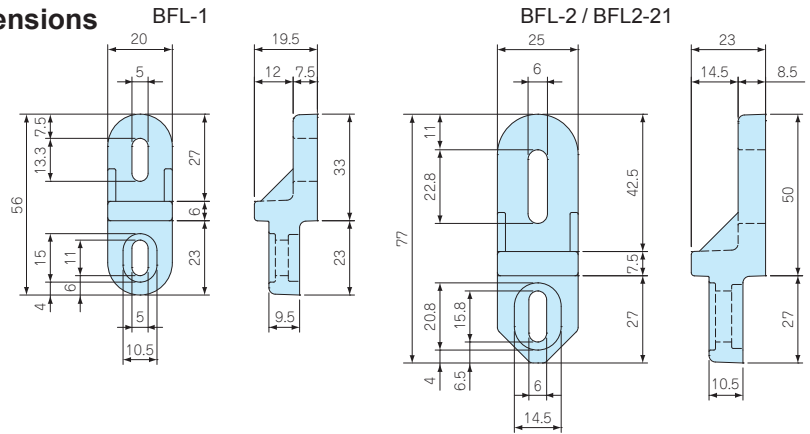

**BFL** series

**PLASTIC MOUNTING PLATE**

Color G      Color S

- 2 different colored types to match box colors
- Tough and strong glass fiber filled polycarbonate.

**BFL dimensions**

**Color Type**

Code	Color	Suitable models
G	White gray	BCAP • BCAR
S	Light gray	BCPC • BCPK • BCPR

**Components**

■ DXF/DWG/PDF drawings available on our website.

Part name	Pcs	Material / Finish
Mounting bracket	4	Glass fiber filled polycarbonate
Screw	4	Stainless steel / Unfinished

**Product no. / Dimensions**

Product no.	Suitable models	Screw
BFL-1□	BCAP • R, BCPC • K • R 0912, 1015, 1121, 1126, 1315, 1318, 1621, 1626, 1722, 1727, 212113	Self-tapping M4-12 bind head
BFL-2□	BCAP • R, BCPC • K • R 1928, 2030, 2535, 2828, 2838, 3030, 3040, 3535, 3545, 4050, 4060, 5060	M5-12 bind head
BFL-2-21□	BCAP • R, BCPC • K • R 212110	Self-tapping M4-12 bind head

Product no.	Suitable models	Screw
CK-35P	BCAP • R, BCPC • K • R 0912, 1015, 1121, 1126, 1315, 1318, 1515, 1621, 1626, 1722, 1727, 2121	Self-tapping M4-10 pan head
CK-26P	BCAP • R, BCPC • K • R 1928, 2030, 2535, 2828, 2838, 3030, 3040, 3535, 3545, 4050, 4060	M5-10 pan head