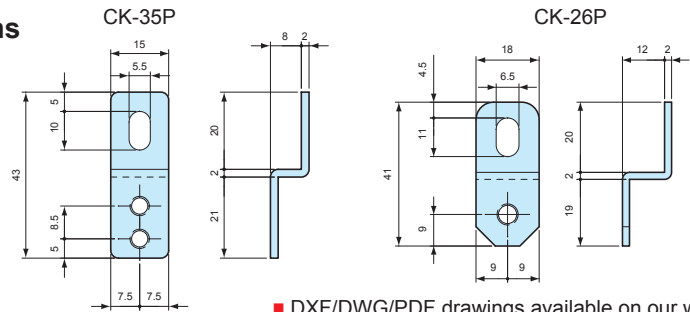

CK dimensions

■ DXF/DWG/PDF drawings available on our website.

Components

Part name	Pcs	Material	Finish
Mounting bracket	4	Stainless steel SUS304	Barrel finish
Screw	4	Stainless steel	Unfinished

Product no. / Dimensions

Product no.	Suitable models	Screw
CK-35P	BCAP • R, BCPC • K • R 0912, 1015, 1121, 1126, 1315, 1318, 1515, 1621, 1626, 1722, 1727, 2121	Self-tapping M4-10 pan head
CK-26P	BCAP • R, BCPC • K • R 1928, 2030, 2535, 2828, 2838, 3030, 3040, 3535, 3545, 4050, 4060	M5-10 pan head

MT series

PCB MOUNTING SCREW

- PCB mounting screws for inner bosses of BCAP • BCAR • BCPC • BCPK • BCPR series.

Product no. / Dimensions

Product no.	Screw details	Material	Finish	Pack of
MT4-8T	Self-tapping M4-8 bind head	Steel	Trivalent chromate	20
MT5-8T	Self-tapping M5-8 bind head	Steel	Trivalent chromate	20

Product no. / Dimensions

Product no.	Suitable models	Recommended torque
MT4-8T	BCAP • R, BCPC • K • R 0912, 1015, 1121, 1126, 1315, 1318, 1515, 1621, 1626, 1722, 1727, 1928, 2121	0.7N • m
MT5-8T	BCAP • R, BCPC • K • R 2030, 2535, 2828, 2838, 3030, 3040, 3535, 3545, 4050, 4060, 5060, 5070, 6080	1.4N • m