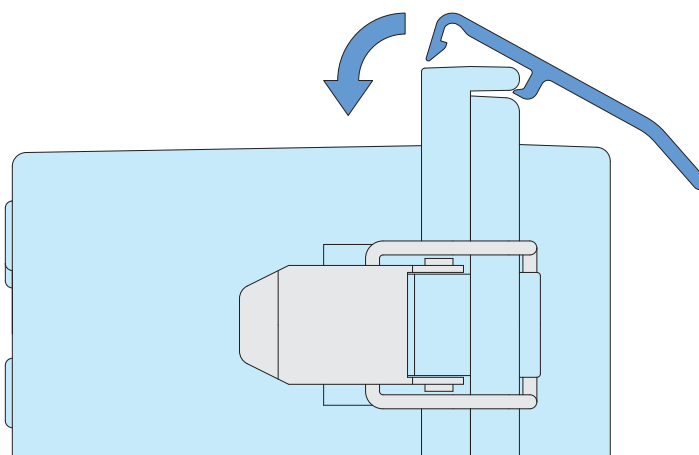

Roof for 506018 ~ 608028

Product no. / Dimensions

■ Please suffix the color code at the end of the product number.

Product no.	Suitable models	L
BRF-530□	BCAP • BCPC • BCPK 506018 506025 507018 507025	565
BRF-630□	BCAP • BCPC • BCPK 608018 608028	665

■ S color type is light gray painted.

How to install BRF outdoor roof

Refer to illustration.

BCC-1

DUST PROTECTION CAP

- Prevent dust and other foreign material entry.
- Protection against corrosion on key hole part in environments such as coastal areas.
- When ordering, please ensure that the quantity required corresponds to the number of latches on your selected model.

Product no. / Dimensions

Product no.	Material	Color	Pack of
BCC-1	Silicone	Black	1

Suitable models

Suitable models	Required
BCPK192810 ~ 203018, 253515 ~ 405020	2
BCPK406018 ~ 608028	3

■ Not suitable for BCPK 212110, 212113, 172711 and smaller models.