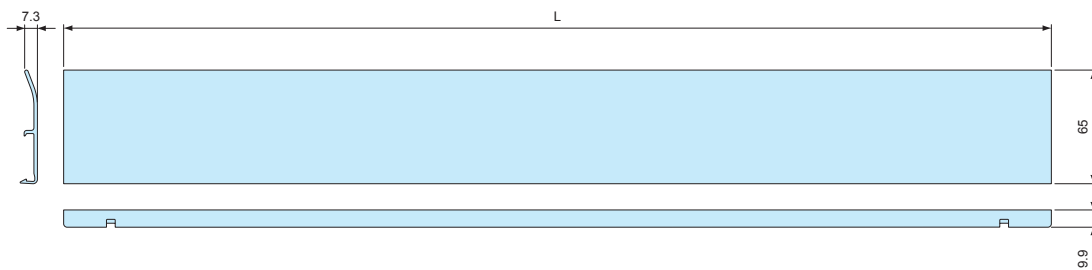

Roof for 506018 ~ 608028

Product no. / Dimensions

■ Please suffix the color code at the end of the product number.

Product no.	Suitable models	L
BRF-530□	BCAP • BCPC • BCPK 506018 506025 507018 507025	565
BRF-630□	BCAP • BCPC • BCPK 608018 608028	665

■ S color type is light gray painted.

How to install BRF outdoor roof

Refer to illustration.

BCC-1

DUST PROTECTION CAP

- Prevent dust and other foreign material entry.
- Protection against corrosion on key hole part in environments such as coastal areas.
- When ordering, please ensure that the quantity required corresponds to the number of latches on your selected model.

Product no. / Dimensions

Product no.	Material	Color	Pack of
BCC-1	Silicone	Black	1

Suitable models

Suitable models	Required
BCPK192810 ~ 203018, 253515 ~ 405020	2
BCPK406018 ~ 608028	3

■ Not suitable for BCPK 212110, 212113, 172711 and smaller models.