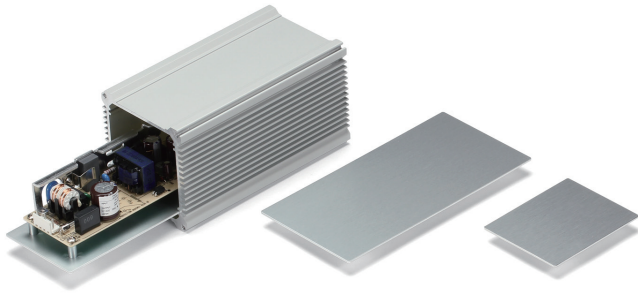

AWSC SERIES CUSTOM SIZED MOUNTING PLATE for AWS • AWNS • AWAS

- Adjustable sizes available to be fitted for the custom sized AWS, AWNS or AWAS enclosures.
- Can be slid in and out for easy maintenance access.
- Easily customizable.

■ Material / Finish : Aluminium A1050P / Silver anodized

Mounting plate dimensions

| Enclosure W-H product no. | Mounting plate A dimension | Mounting plate B dimension | Enclosure W type |
|---------------------------|----------------------------|----------------------------|------------------|
| AWS55-39/AWNS55-35 | 38.9 | Enclosure D dimension-15.8 | 55 |
| AWAS52-32 | 38.9 | Enclosure D dimension-4 | 52 |
| AWS66-71/AWNS66-66 | 47 | Enclosure D dimension-16 | 66 |
| AWAS61-61 | 47 | Enclosure D dimension-4 | 61 |
| AWS81-51/AWNS81-46 | 61.8 | Enclosure D dimension-16 | 81 |
| AWAS76-41 | 61.8 | Enclosure D dimension-4 | 76 |
| AWS86-92/AWNS86-86 | 66.5 | Enclosure D dimension-19 | 86 |
| AWAS82-82 | 66.5 | Enclosure D dimension-5 | 82 |
| AWS106-62/AWNS106-56 | 86.5 | Enclosure D dimension-19.4 | 106 |
| AWAS102-52 | 86.5 | Enclosure D dimension-5 | 102 |
| AWS120-77/AWNS120-71 | 100.2 | Enclosure D dimension-19.4 | 120 |
| AWAS116-67 | 100.2 | Enclosure D dimension-5 | 116 |
| AWS156-87/AWNS156-81 | 136.3 | Enclosure D dimension-19.4 | 156 |
| AWAS152-77 | 136.3 | Enclosure D dimension-5 | 152 |
| AWS206-87/AWNS206-81 | 186.1 | Enclosure D dimension-22.2 | 206 |
| AWAS202-77 | 186.1 | Enclosure D dimension-6 | 202 |

Confirm Product No. Confirm product code with enclosure W product code and enclosure D dimension.

Mounting Plate Product No. **AWSC** -
 Enclosure W type Enclosure D dimension

Example : Enclosure W-H dimensions (i.e. AWS81-51) = 81-51, Enclosure D dimension = 234mm
AWSC -