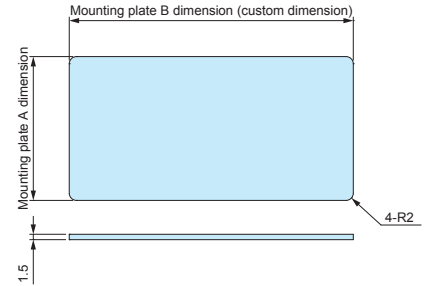

AWSC SERIES CUSTOM SIZED MOUNTING PLATE for AWS • AWNS • AWAS

- Adjustable sizes available to be fitted for the custom sized AWS, AWNS or AWAS enclosures.
- Can be slid in and out for easy maintenance access.
- Easily customizable.

■ Material / Finish : Aluminium A1050P / Silver anodized

Mounting plate dimensions

| Enclosure W-H product no. | Mounting plate A dimension | Mounting plate B dimension | Enclosure W type |
|---------------------------|----------------------------|----------------------------|------------------|
| AWS55-39/AWNS55-35 | 38.9 | Enclosure D dimension-15.8 | 55 |
| AWAS52-32 | 38.9 | Enclosure D dimension-4 | 52 |
| AWS66-71/AWNS66-66 | 47 | Enclosure D dimension-16 | 66 |
| AWAS61-61 | 47 | Enclosure D dimension-4 | 61 |
| AWS81-51/AWNS81-46 | 61.8 | Enclosure D dimension-16 | 81 |
| AWAS76-41 | 61.8 | Enclosure D dimension-4 | 76 |
| AWS86-92/AWNS86-86 | 66.5 | Enclosure D dimension-19 | 86 |
| AWAS82-82 | 66.5 | Enclosure D dimension-5 | 82 |
| AWS106-62/AWNS106-56 | 86.5 | Enclosure D dimension-19.4 | 106 |
| AWAS102-52 | 86.5 | Enclosure D dimension-5 | 102 |
| AWS120-77/AWNS120-71 | 100.2 | Enclosure D dimension-19.4 | 120 |
| AWAS116-67 | 100.2 | Enclosure D dimension-5 | 116 |
| AWS156-87/AWNS156-81 | 136.3 | Enclosure D dimension-19.4 | 156 |
| AWAS152-77 | 136.3 | Enclosure D dimension-5 | 152 |
| AWS206-87/AWNS206-81 | 186.1 | Enclosure D dimension-22.2 | 206 |
| AWAS202-77 | 186.1 | Enclosure D dimension-6 | 202 |

Confirm Product No. Confirm product code with enclosure W product code and enclosure D dimension.

Mounting Plate Product No. **AWSC** -
 Enclosure W type Enclosure D dimension

Example : Enclosure W-H dimensions (i.e. AWS81-51) = 81-51, Enclosure D dimension = 234mm
AWSC -