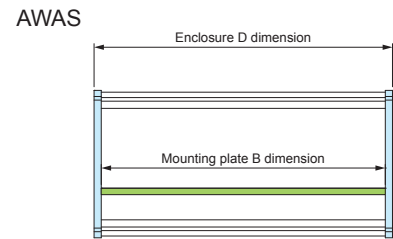

AWSC SERIES CUSTOM SIZED MOUNTING PLATE for AWS • AWNS • AWAS

- Adjustable sizes available to be fitted for the custom sized AWS, AWNS or AWAS enclosures.
- Can be slid in and out for easy maintenance access.
- Easily customizable.

■ Material / Finish : Aluminium A1050P / Silver anodized

Mounting plate dimensions

| Enclosure W-H product no. | Mounting plate A dimension | Mounting plate B dimension | Enclosure W type |
|---------------------------|----------------------------|----------------------------|------------------|
| AWS55-39/AWNS55-35 | 38.9 | Enclosure D dimension-15.8 | 55 |
| AWAS52-32 | 38.9 | Enclosure D dimension-4 | 52 |
| AWS66-71/AWNS66-66 | 47 | Enclosure D dimension-16 | 66 |
| AWAS61-61 | 47 | Enclosure D dimension-4 | 61 |
| AWS81-51/AWNS81-46 | 61.8 | Enclosure D dimension-16 | 81 |
| AWAS76-41 | 61.8 | Enclosure D dimension-4 | 76 |
| AWS86-92/AWNS86-86 | 66.5 | Enclosure D dimension-19 | 86 |
| AWAS82-82 | 66.5 | Enclosure D dimension-5 | 82 |
| AWS106-62/AWNS106-56 | 86.5 | Enclosure D dimension-19.4 | 106 |
| AWAS102-52 | 86.5 | Enclosure D dimension-5 | 102 |
| AWS120-77/AWNS120-71 | 100.2 | Enclosure D dimension-19.4 | 120 |
| AWAS116-67 | 100.2 | Enclosure D dimension-5 | 116 |
| AWS156-87/AWNS156-81 | 136.3 | Enclosure D dimension-19.4 | 156 |
| AWAS152-77 | 136.3 | Enclosure D dimension-5 | 152 |
| AWS206-87/AWNS206-81 | 186.1 | Enclosure D dimension-22.2 | 206 |
| AWAS202-77 | 186.1 | Enclosure D dimension-6 | 202 |