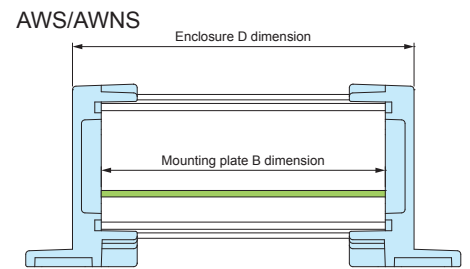

AWSC SERIES CUSTOM SIZED MOUNTING PLATE for AWS • AWNS • AWAS

- Adjustable sizes available to be fitted for the custom sized AWS, AWNS or AWAS enclosures.
- Can be slid in and out for easy maintenance access.
- Easily customizable.

■ Material / Finish : Aluminium A1050P / Silver anodized

Mounting plate dimensions

| Enclosure W-H product no. | Mounting plate A dimension | Mounting plate B dimension | Enclosure W type |
|---------------------------|----------------------------|----------------------------|------------------|
| AWS55-39/AWNS55-35 | 38.9 | Enclosure D dimension-15.8 | 55 |
| AWAS52-32 | 38.9 | Enclosure D dimension-4 | 52 |
| AWS66-71/AWNS66-66 | 47 | Enclosure D dimension-16 | 66 |
| AWAS61-61 | 47 | Enclosure D dimension-4 | 61 |
| AWS81-51/AWNS81-46 | 61.8 | Enclosure D dimension-16 | 81 |
| AWAS76-41 | 61.8 | Enclosure D dimension-4 | 76 |
| AWS86-92/AWNS86-86 | 66.5 | Enclosure D dimension-19 | 86 |
| AWAS82-82 | 66.5 | Enclosure D dimension-5 | 82 |
| AWS106-62/AWNS106-56 | 86.5 | Enclosure D dimension-19.4 | 106 |
| AWAS102-52 | 86.5 | Enclosure D dimension-5 | 102 |
| AWS120-77/AWNS120-71 | 100.2 | Enclosure D dimension-19.4 | 120 |
| AWAS116-67 | 100.2 | Enclosure D dimension-5 | 116 |
| AWS156-87/AWNS156-81 | 136.3 | Enclosure D dimension-19.4 | 156 |
| AWAS152-77 | 136.3 | Enclosure D dimension-5 | 152 |
| AWS206-87/AWNS206-81 | 186.1 | Enclosure D dimension-22.2 | 206 |
| AWAS202-77 | 186.1 | Enclosure D dimension-6 | 202 |

Confirm Product No. Confirm product code with enclosure W product code and enclosure D dimension.

Mounting Plate Product No. **AWSC** -
 Enclosure W type Enclosure D dimension

Example : Enclosure W-H dimensions (i.e. AWS81-51) = 81-51, Enclosure D dimension = 234mm
AWSC -