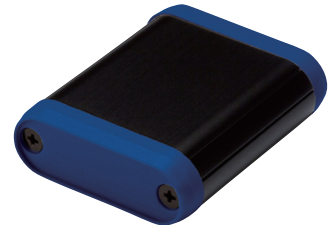

SN

● Silver / ● Navy

Panel	Painted - PANTONE 287CP
Frame	Silver / Anodized with clear coating

SL

● Silver / ● Lime

Panel	Painted - PANTONE 381U
Frame	Silver / Anodized with clear coating

SO

● Silver / ● Orange

Panel	Painted - PANTONE Orange 021CP
Frame	Silver / Anodized with clear coating

SR

● Silver / ● Red

Panel	Painted - RAL3031
Frame	Silver / Anodized with clear coating

■ MX series COLOR CODE

Color code listed is for reference only; actual color may differ.

BB

● Black / ● Black

Panel	Munsell color system N1
Frame	Black / Anodized with clear coating

BG

● Black / ● Gray

Panel	Munsell color system N7.5
Frame	Black / Anodized with clear coating

BN

● Black / ● Navy

Panel	Painted - PANTONE 287CP
Frame	Black / Anodized with clear coating

BL

● Black / ● Lime

Panel	Painted - PANTONE 381U
Frame	Black / Anodized with clear coating

BO

● Black / ● Orange

Panel	Painted - PANTONE Orange 021CP
Frame	Black / Anodized with clear coating