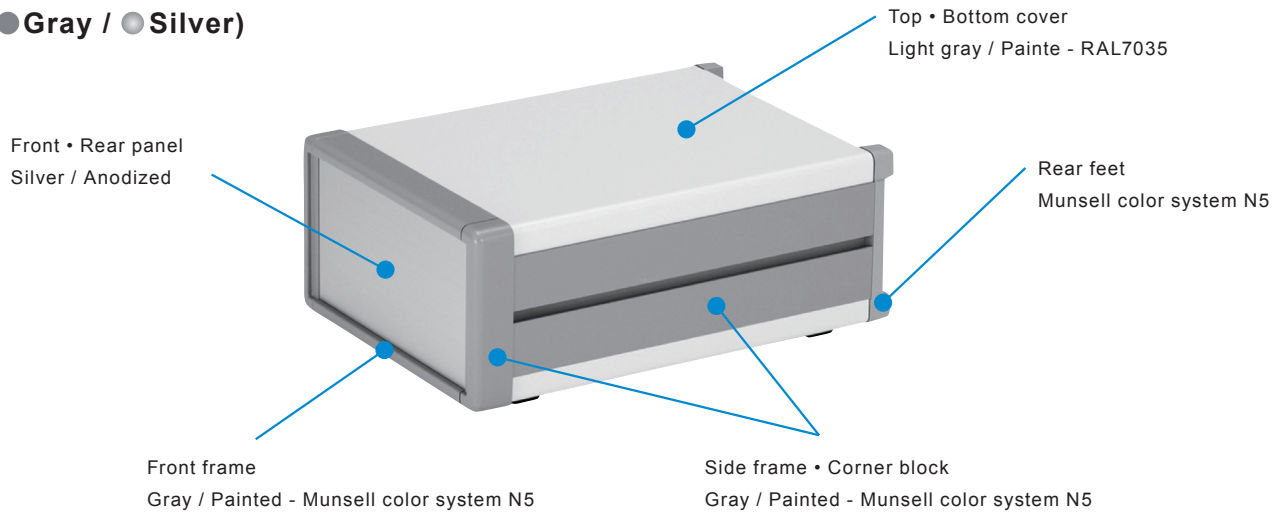

MS series color code

Color code listed is for reference only; actual color may differ.

GS (●Gray / ●Silver)

BS (●Black / ●Silver)

B (●Black / ●Black)