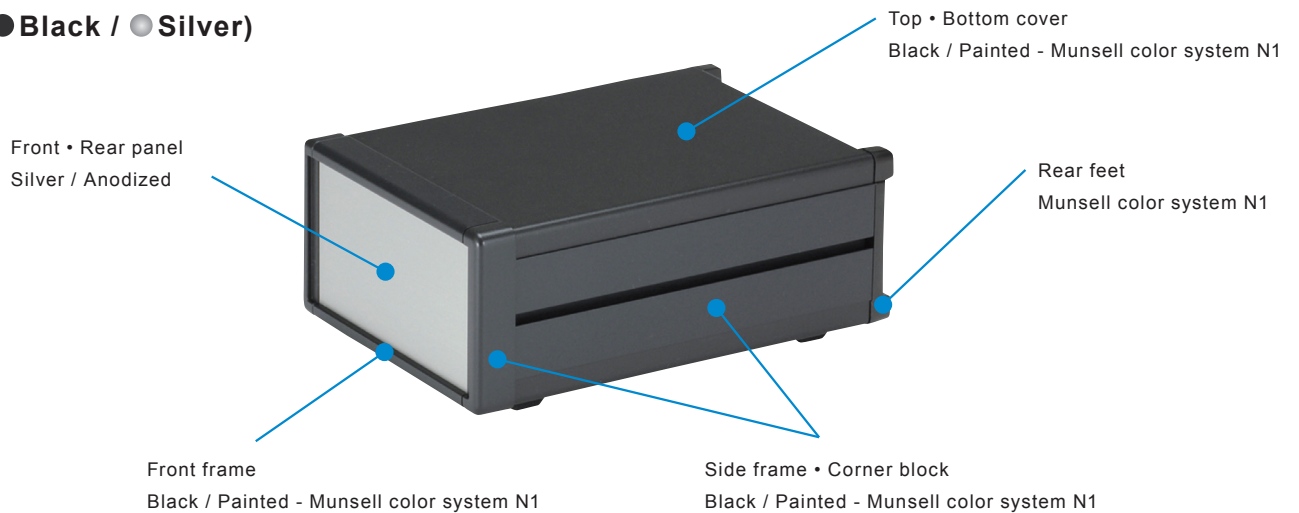

MS series color code

Color code listed is for reference only; actual color may differ.

GS (●Gray / ●Silver)

BS (●Black / ●Silver)

B (●Black / ●Black)