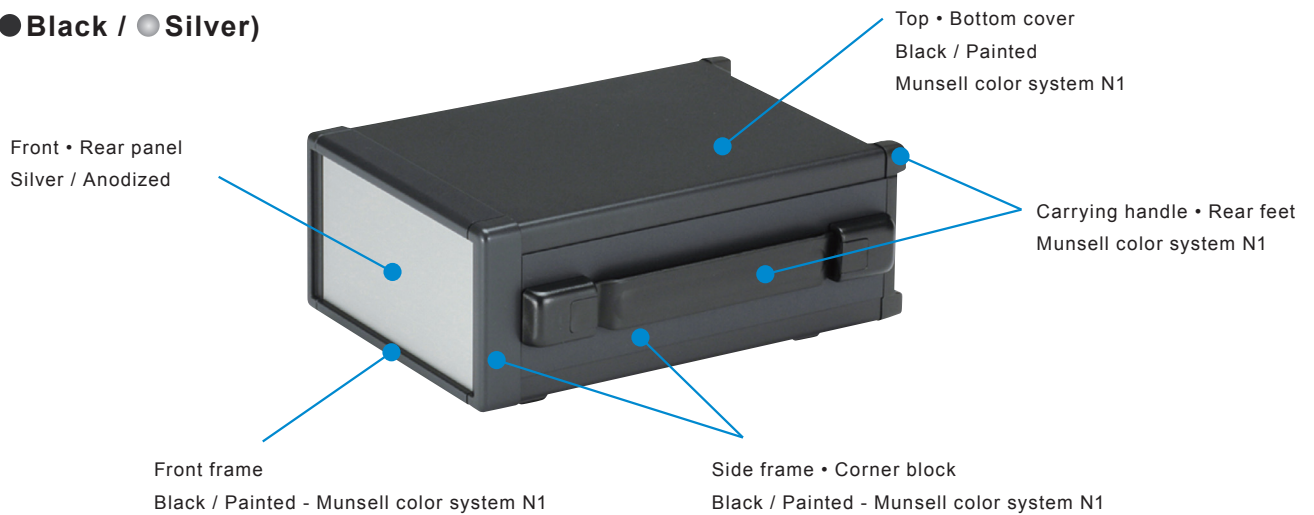

MSY series color code

Color code listed is for reference only; actual color may differ.

GS (●Gray / ●Silver)

BS (●Black / ●Silver)

B (●Black / ●Black)