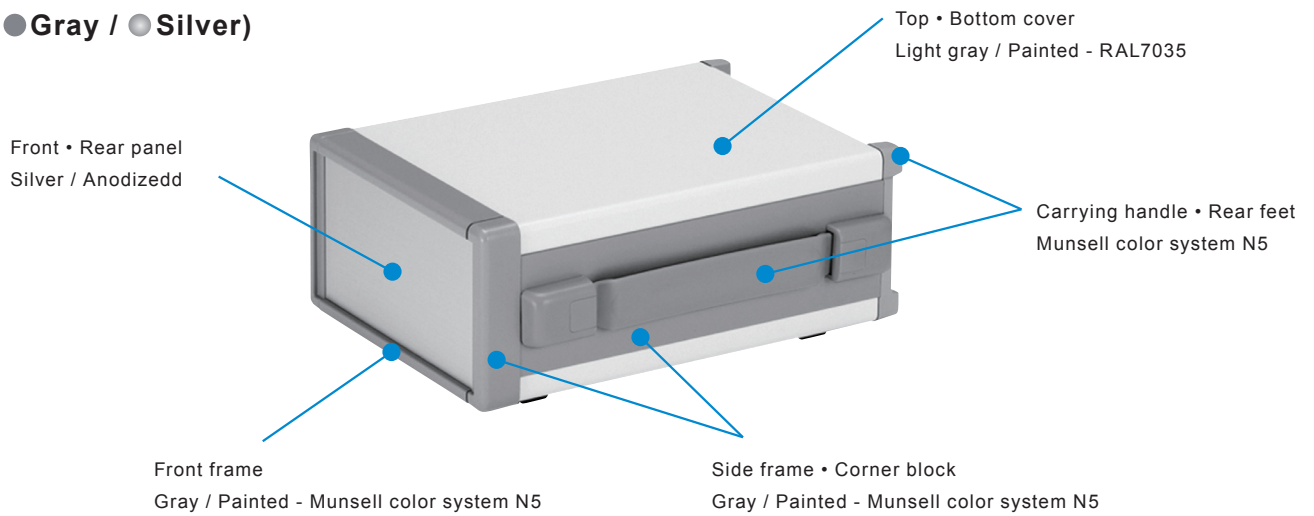

MSY series color code

Color code listed is for reference only; actual color may differ.

GS (●Gray / ●Silver)

BS (●Black / ●Silver)

B (●Black / ●Black)