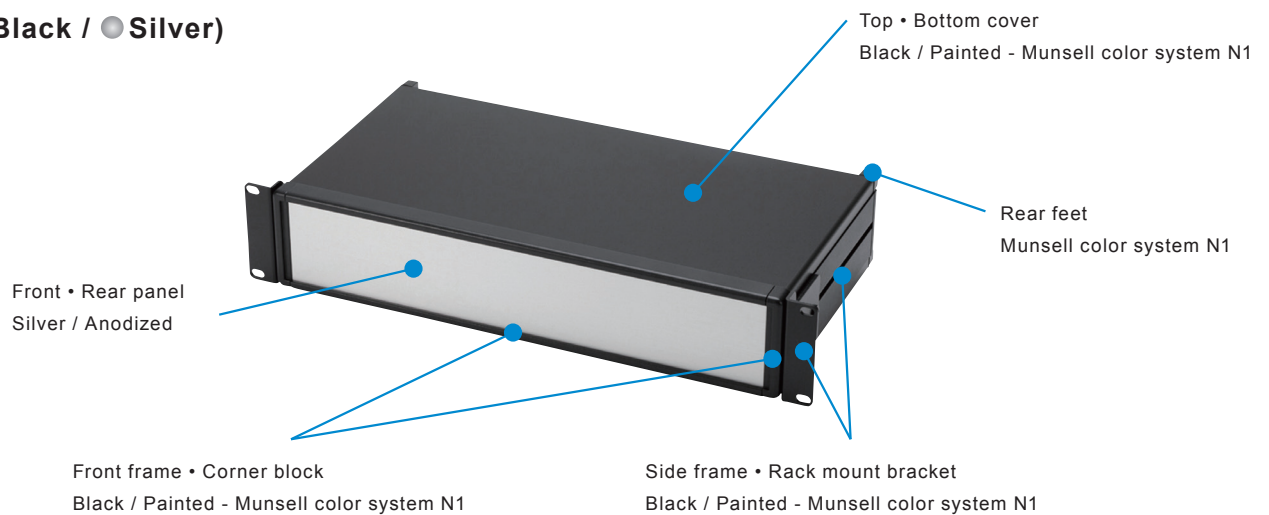

# MSR series color code

Color code listed is for reference only; actual color may differ.

## GS (●Gray / ●Silver)

## BS (●Black / ●Silver)