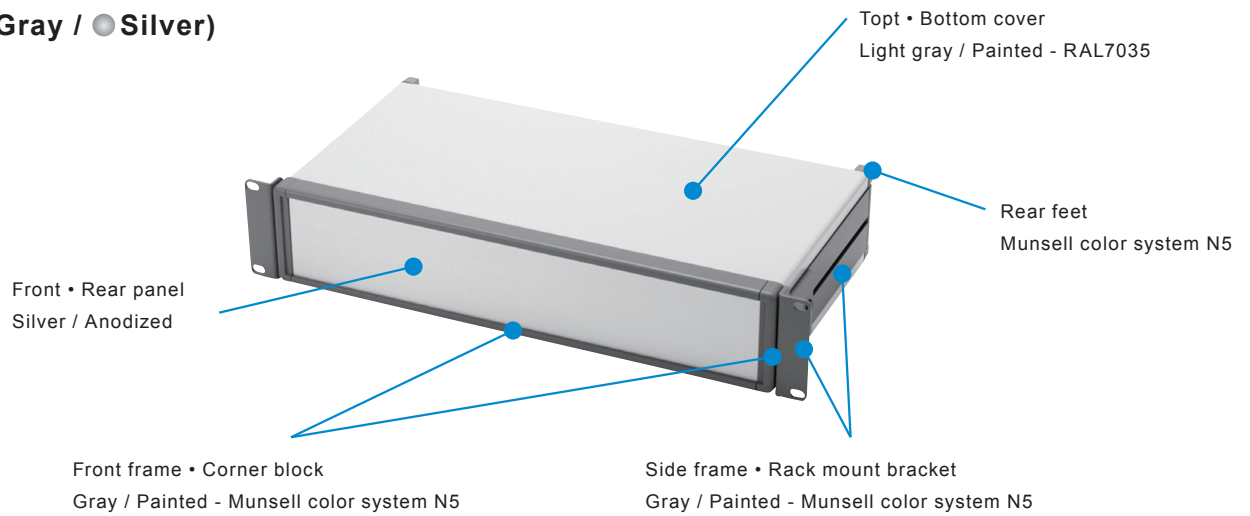

# MSR series color code

Color code listed is for reference only; actual color may differ.

## GS (●Gray / ●Silver)

## BS (●Black / ●Silver)