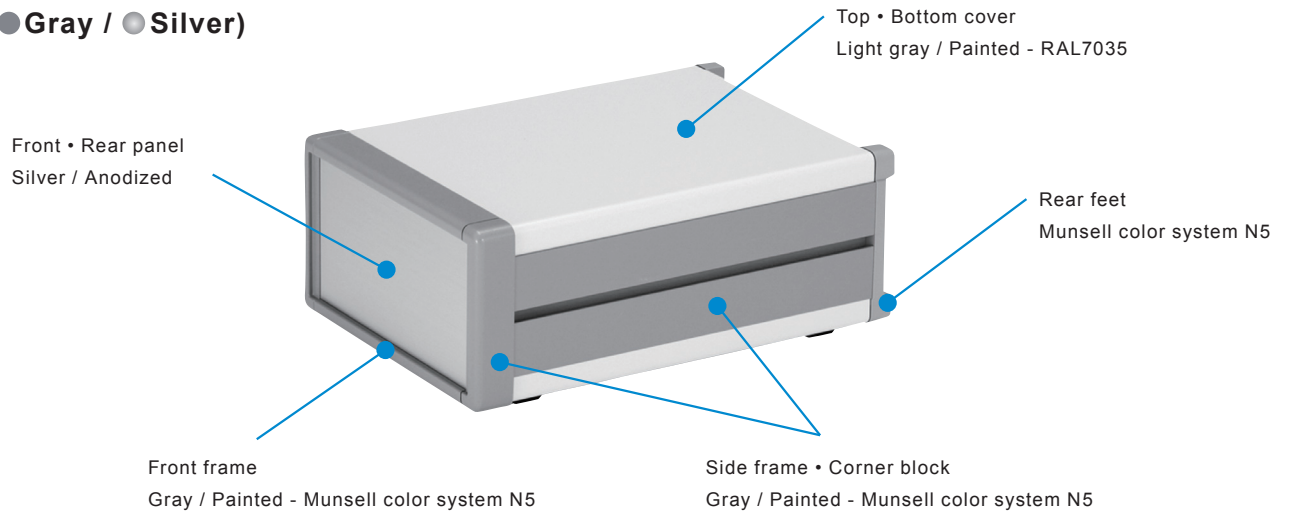

MO series color code

Color code listed is for reference only; actual color may differ.

GS (●Gray / ●Silver)

BS (●Black / ●Silver)

B (●Black / ●Black)