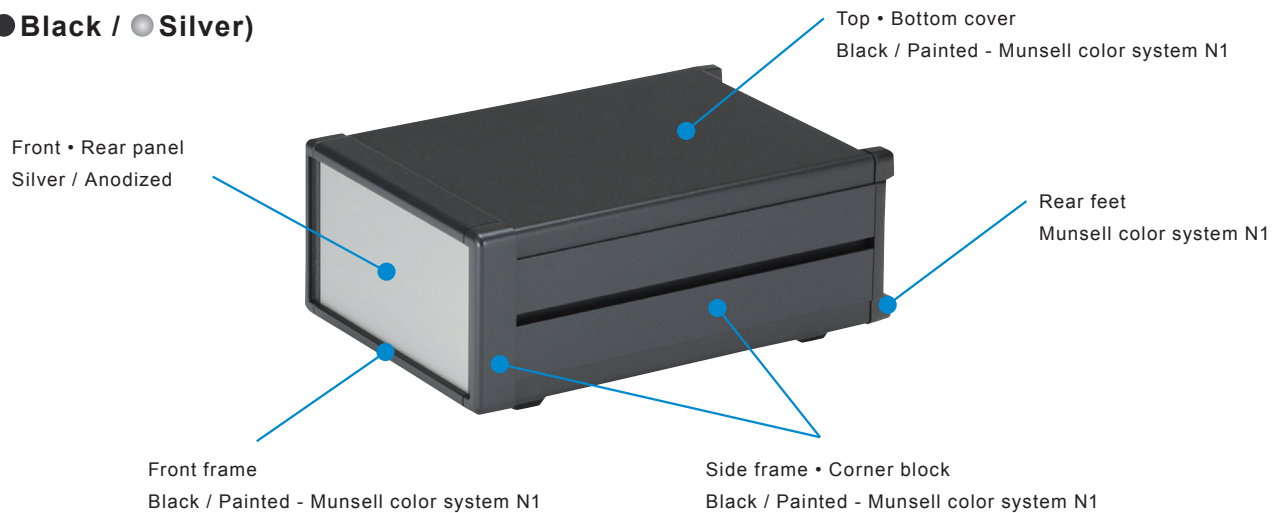

MO series color code

Color code listed is for reference only; actual color may differ.

GS (●Gray / ●Silver)

BS (●Black / ●Silver)

B (●Black / ●Black)