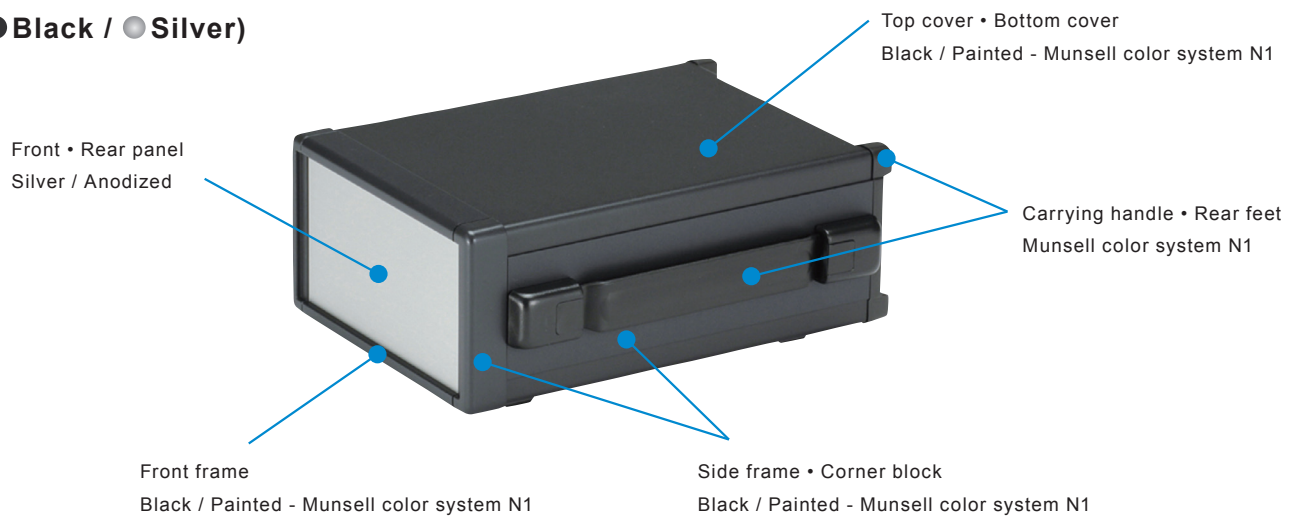

MOY series color code

Color code listed is for reference only; actual color may differ.

GS (●Gray / ●Silver)

BS (●Black / ●Silver)

B (●Black / ●Black)