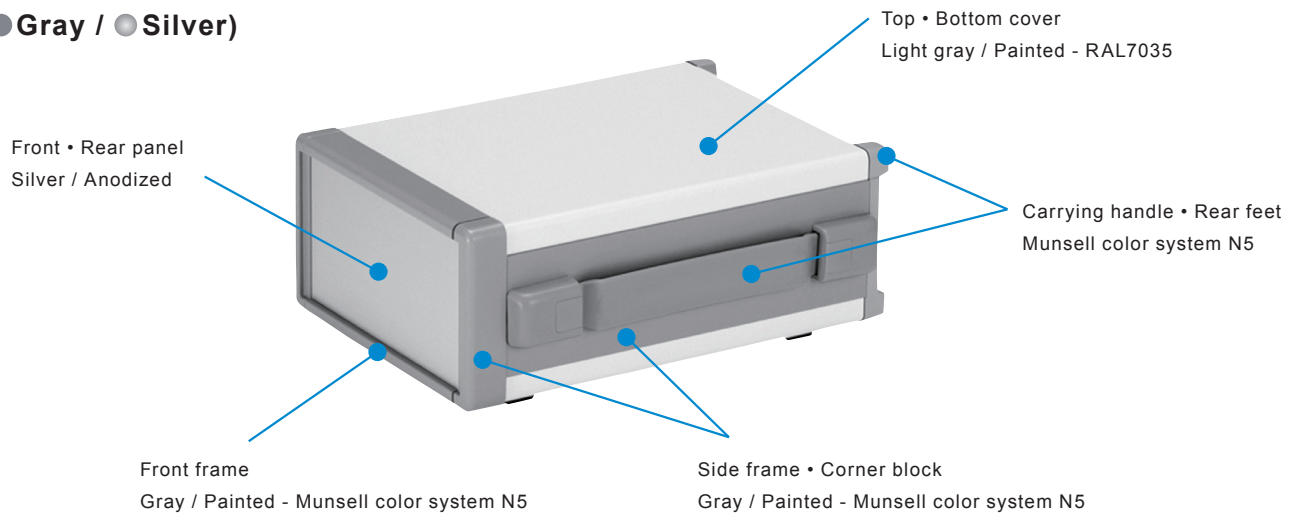

MOY series color code

Color code listed is for reference only; actual color may differ.

GS (●Gray / ●Silver)

BS (●Black / ●Silver)

B (●Black / ●Black)