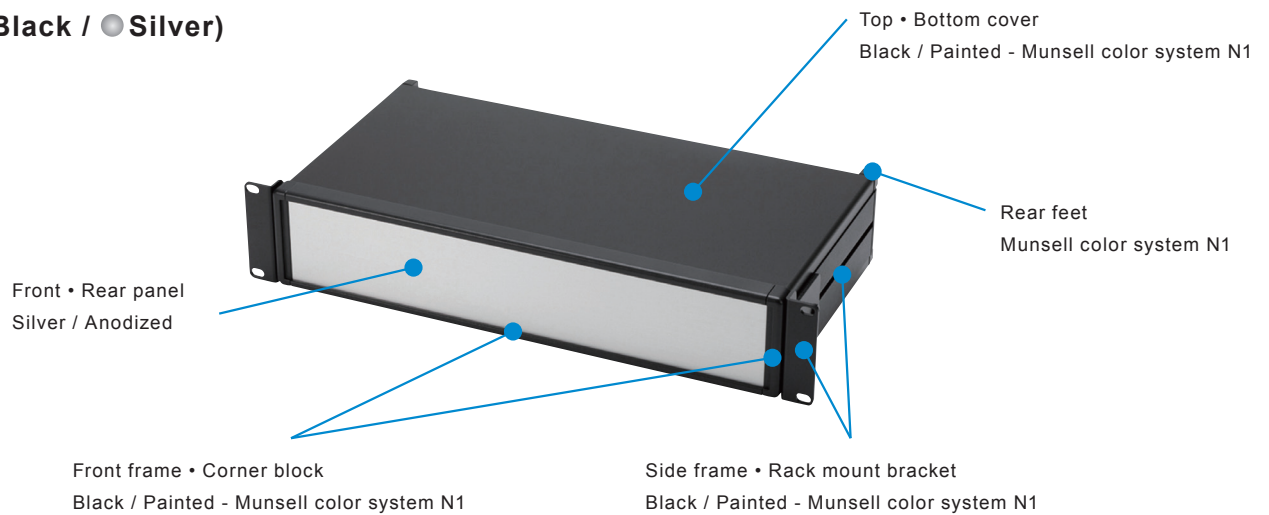

# MOR series color code

Color code listed is for reference only; actual color may differ.

## GS (●Gray / ●Silver)

## BS (●Black / ●Silver)