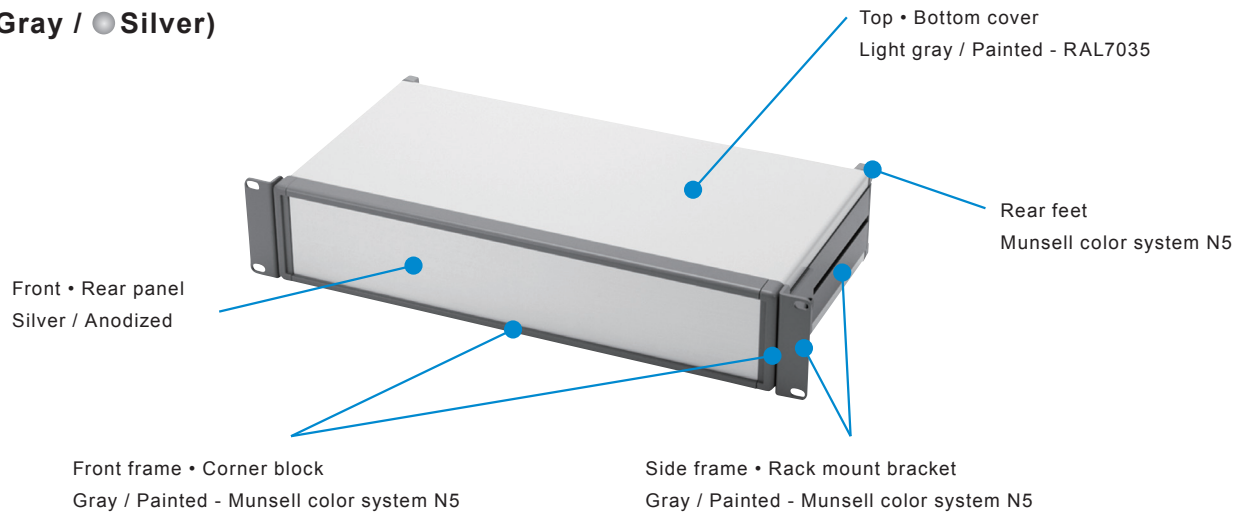

# MOR series color code

Color code listed is for reference only; actual color may differ.

## GS (●Gray / ●Silver)

## BS (●Black / ●Silver)