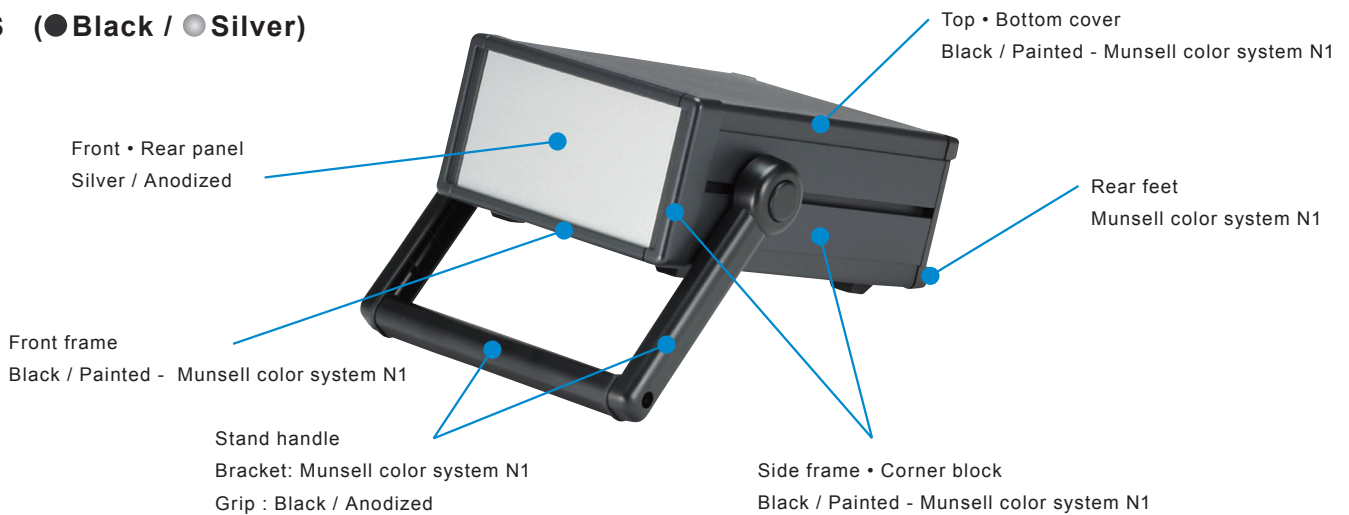

MON series color code

Color code listed is for reference only; actual color may differ.

GS (●Gray / ●Silver)

BS (●Black / ●Silver)

B (●Black / ●Black)