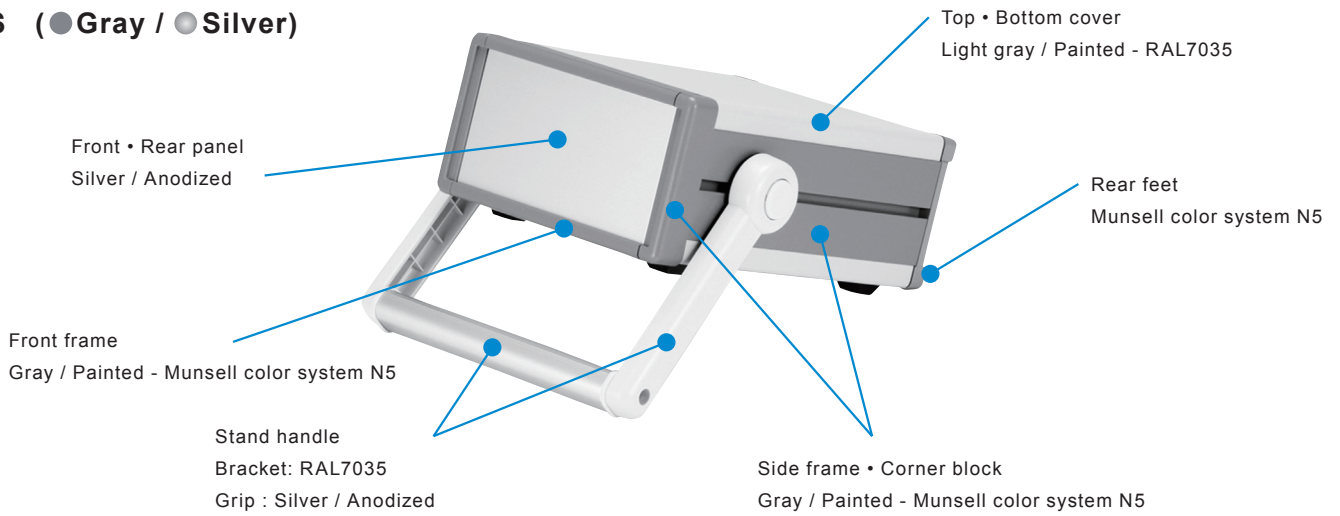

MON series color code

Color code listed is for reference only; actual color may differ.

GS (●Gray / ●Silver)

BS (●Black / ●Silver)

B (●Black / ●Black)