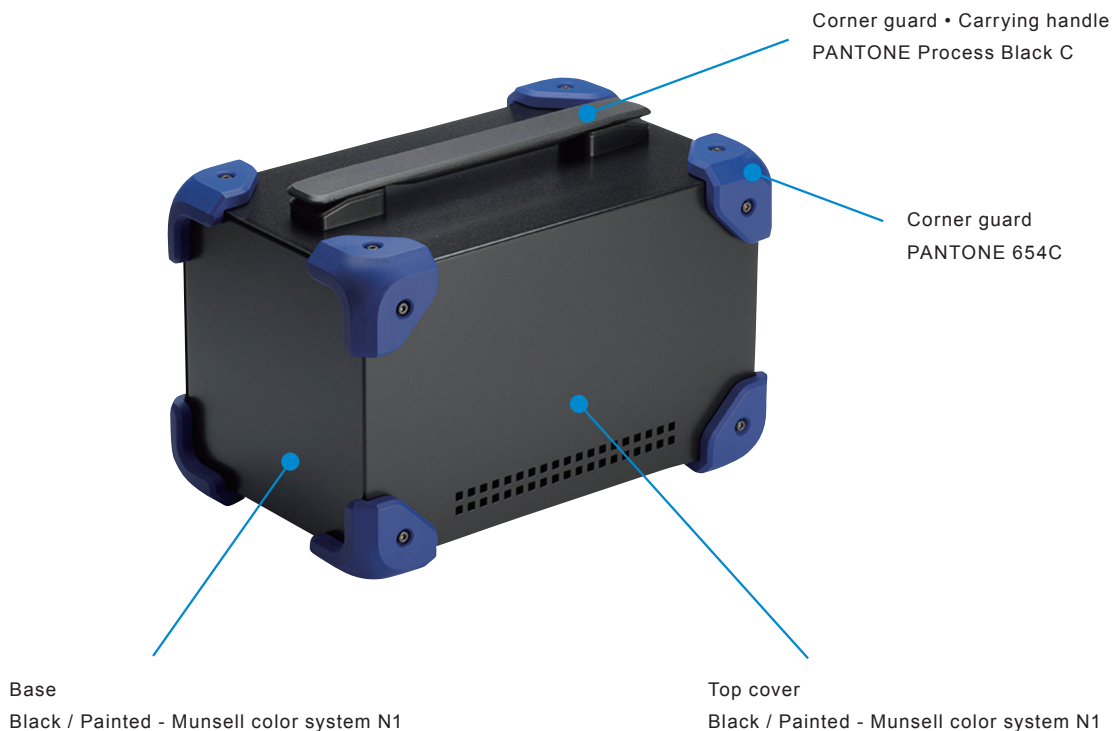

# MCG series color code

Color code listed is for reference only; actual color may differ.

## BB (●Black / ●Black)

## BG (●Black / ●Gray)

**BN (●Black / ●Navy)**

**BR (●Black / ●Red)**

**SB (●Silver / ●Black)**

**SG (●Silver / ●Gray)**

**SN** (●Silver / ●Navy)

**SR** (●Silver / ●Red)