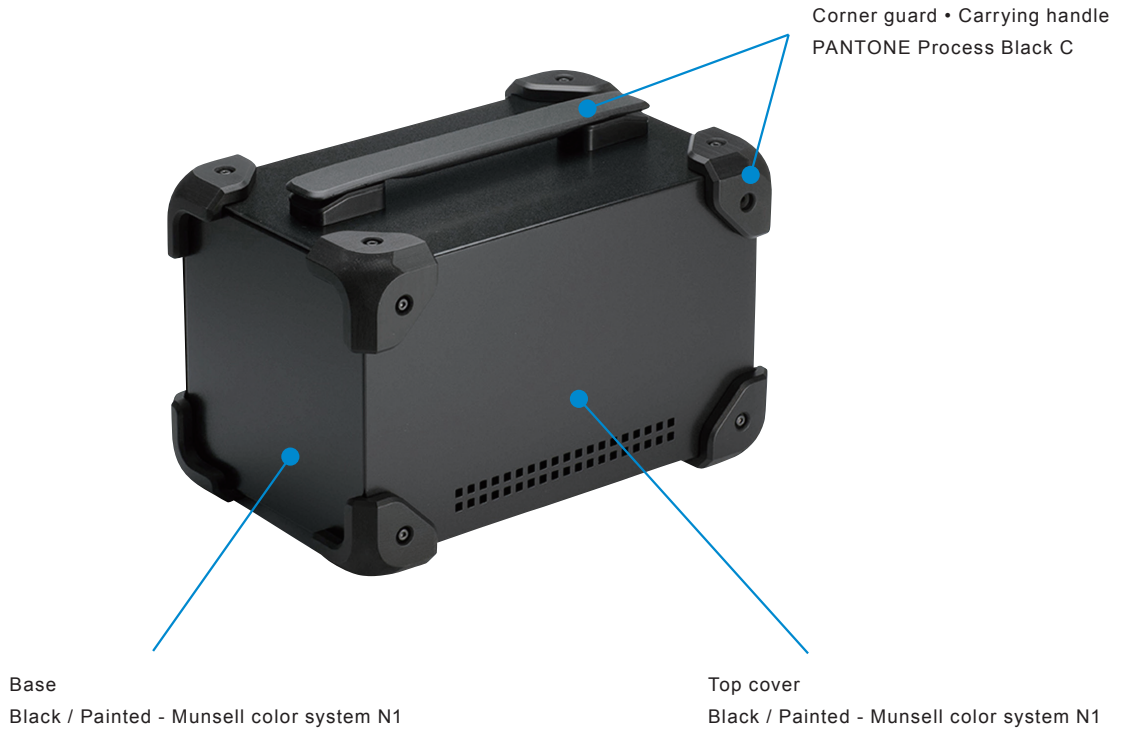

# MCG series color code

Color code listed is for reference only; actual color may differ.

## BB (●Black / ●Black)

## BG (●Black / ●Gray)

**BN (●Black / ●Navy)**

**BR (●Black / ●Red)**

**SB (●Silver / ●Black)**

**SG (●Silver / ●Gray)**

**SN** (●Silver / ●Navy)

**SR** (●Silver / ●Red)