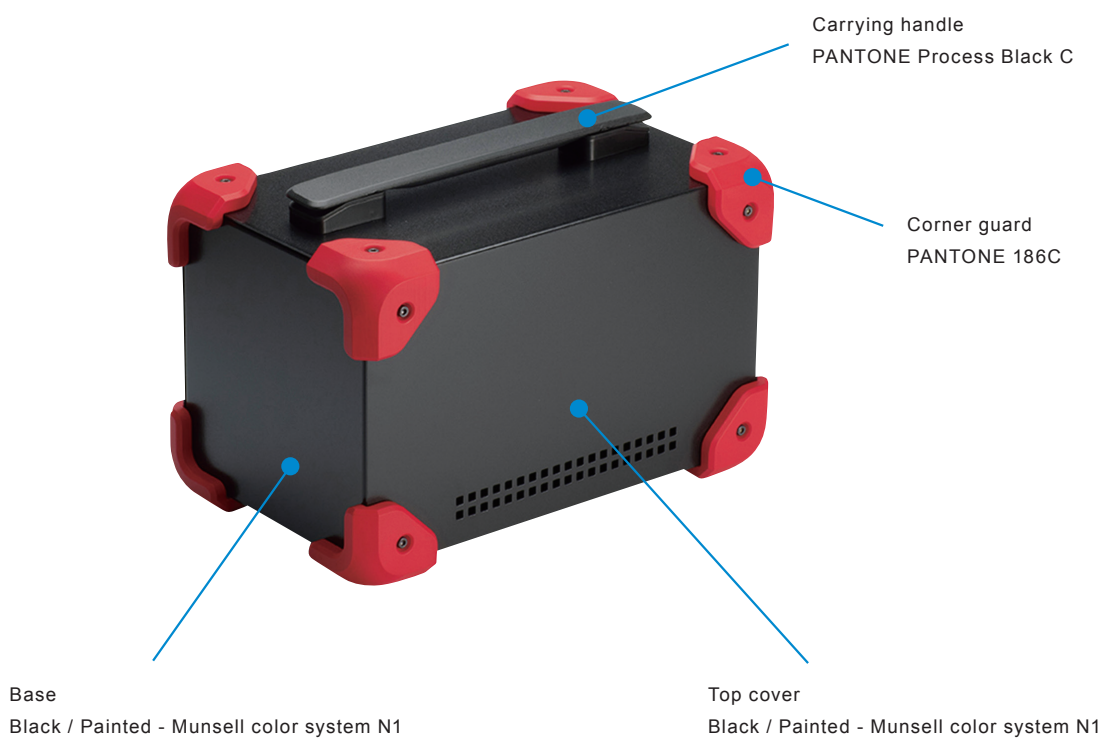

# MCG series color code

Color code listed is for reference only; actual color may differ.

## BB (●Black / ●Black)

## BG (●Black / ●Gray)

**BN (●Black / ●Navy)**

**BR (●Black / ●Red)**

**SB (●Silver / ●Black)**

**SG (●Silver / ●Gray)**

**SN** (●Silver / ●Navy)

**SR** (●Silver / ●Red)