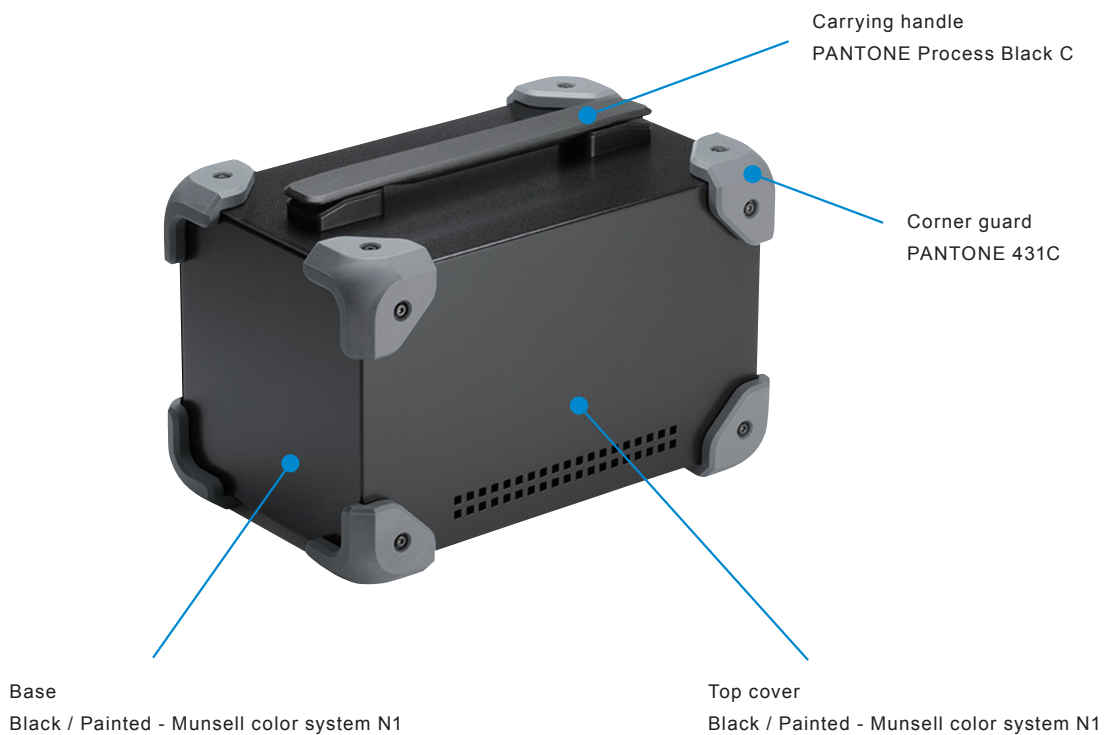

# MCG series color code

Color code listed is for reference only; actual color may differ.

## BB (●Black / ●Black)

## BG (●Black / ●Gray)

**BN (●Black / ●Navy)**

**BR (●Black / ●Red)**

**SB (●Silver / ●Black)**

**SG (●Silver / ●Gray)**

**SN** (●Silver / ●Navy)

**SR** (●Silver / ●Red)