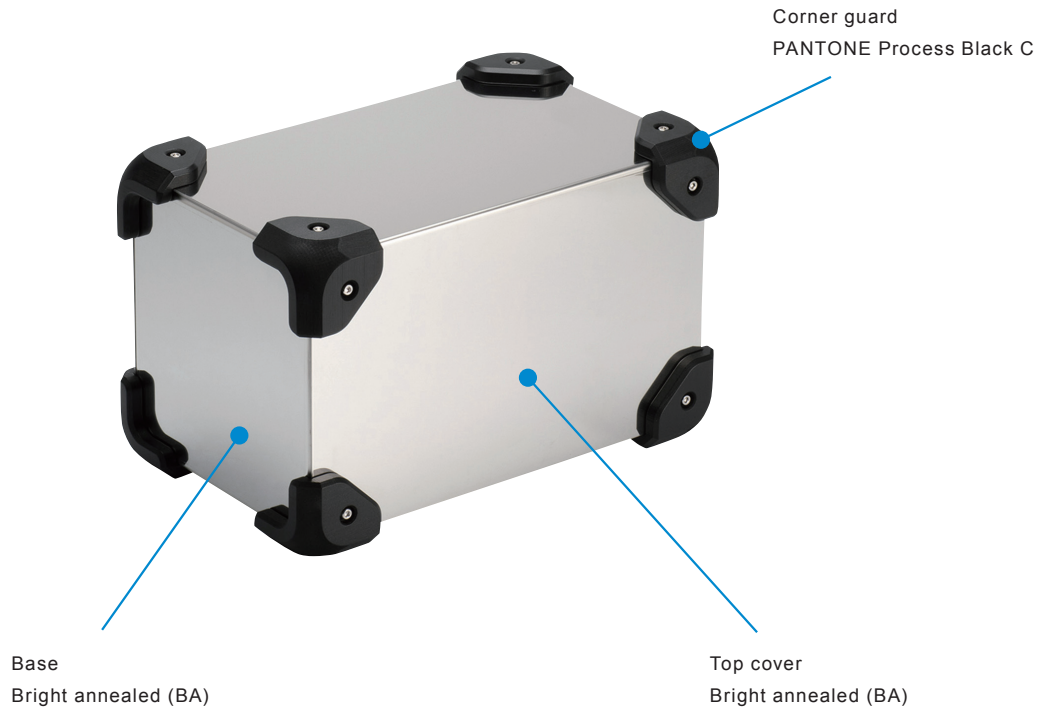

MCGS series color code

Color code listed is for reference only; actual color may differ.

B (●Black)

G (●Gray)

※ Handle(Optional product)

Black: PANTONE Process Black C / Gray: PANTONE 431C

N (●Navy)

R (●Red)

※ Handle(Optional product)

Black: PANTONE Process Black C / Gray: PANTONE 431C