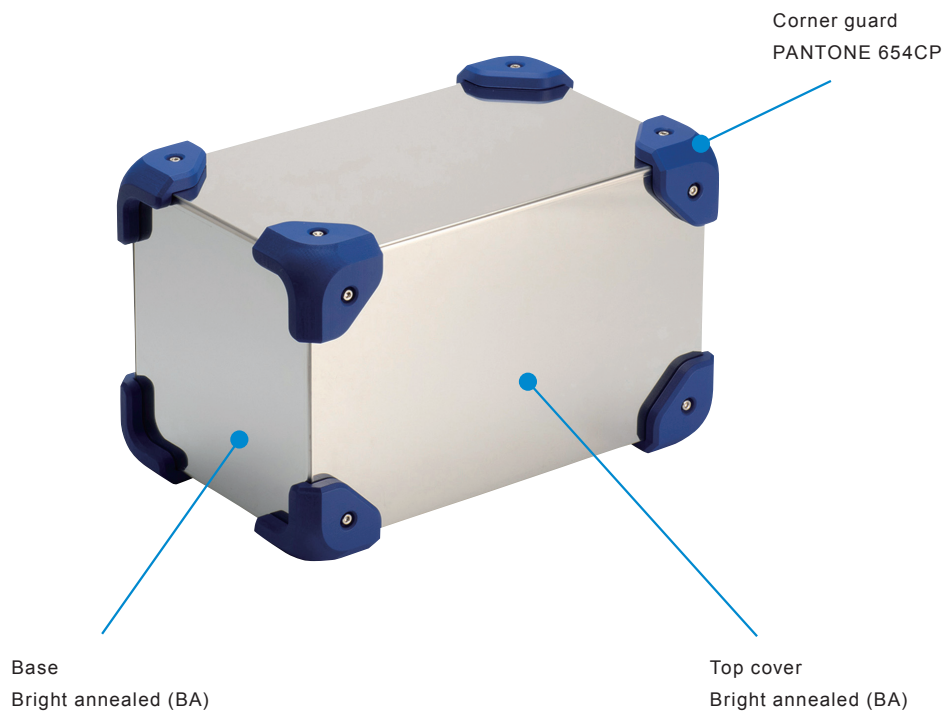

MCGS series color code

Color code listed is for reference only; actual color may differ.

B (●Black)

G (●Gray)

※ Handle(Optional product)

Black: PANTONE Process Black C / Gray: PANTONE 431C

N (●Navy)

R (●Red)

※ Handle(Optional product)

Black: PANTONE Process Black C / Gray: PANTONE 431C