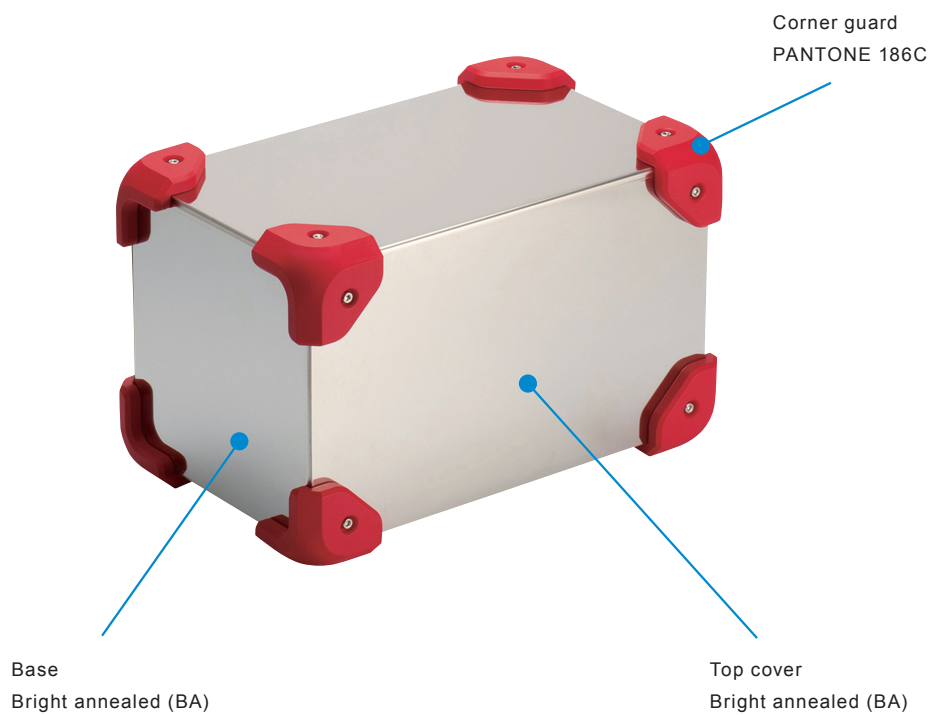

MCGS series color code

Color code listed is for reference only; actual color may differ.

B (●Black)

G (●Gray)

※ Handle(Optional product)

Black: PANTONE Process Black C / Gray: PANTONE 431C

N (●Navy)

R (●Red)

※ Handle(Optional product)

Black: PANTONE Process Black C / Gray: PANTONE 431C