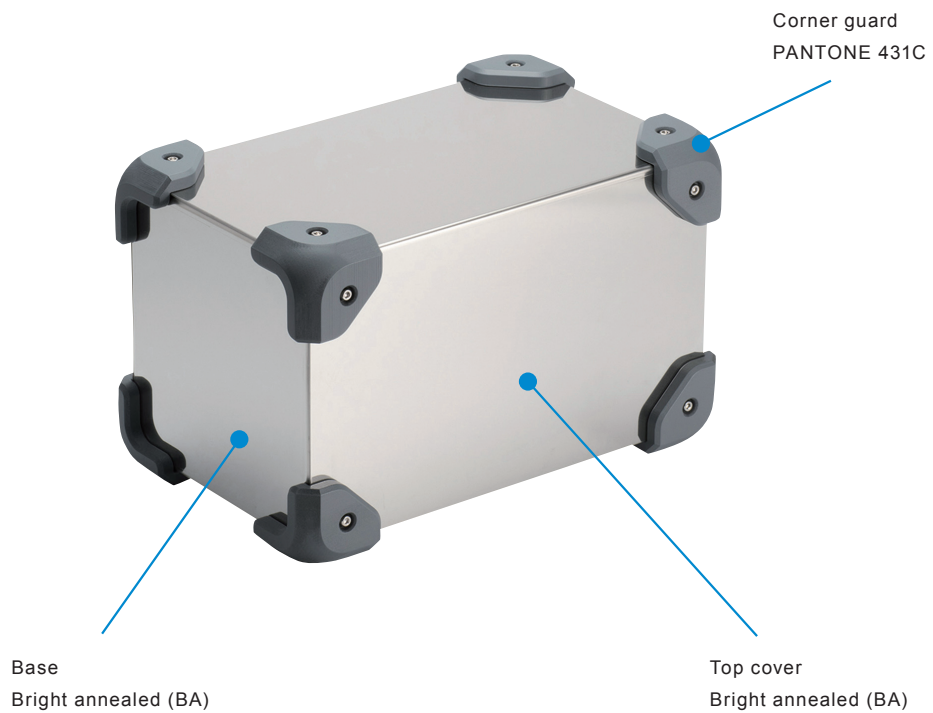

MCGS series color code

Color code listed is for reference only; actual color may differ.

B (●Black)

G (●Gray)

※ Handle(Optional product)

Black: PANTONE Process Black C / Gray: PANTONE 431C

N (●Navy)

R (●Red)

※ Handle(Optional product)

Black: PANTONE Process Black C / Gray: PANTONE 431C