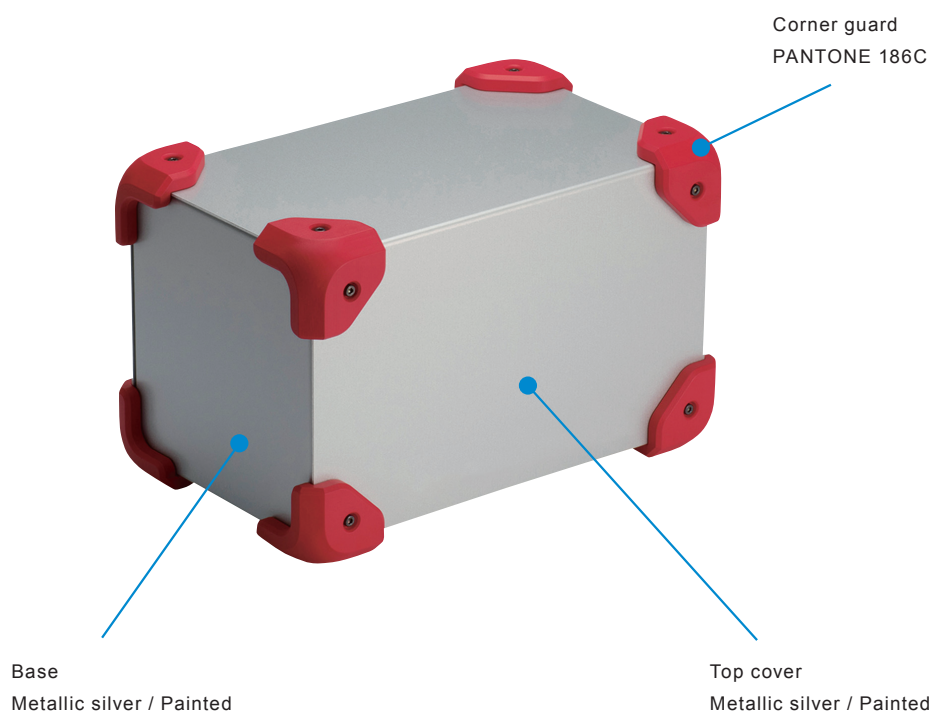

# MCGF series color code

Color code listed is for reference only; actual color may differ.

SB (●Silver / ●Black)

SG (●Silver / ●Gray)

※ Handle(Optional product)

Black : PANTONE Process Black C / Gray : PANTONE 431C

**SN** (●Silver / ●Navy)

**SR** (●Silver / ●Red)

※ Handle(Optional product)

Black : PANTONE Process Black C / Gray : PANTONE 431C