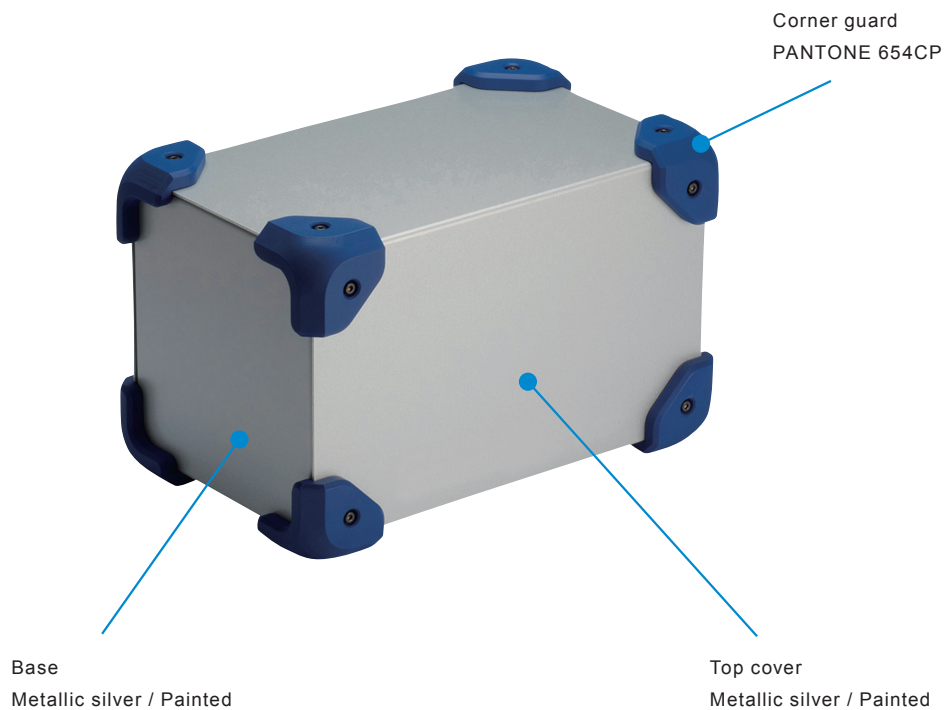

# MCGF series color code

Color code listed is for reference only; actual color may differ.

SB (●Silver / ●Black)

SG (●Silver / ●Gray)

※ Handle(Optional product)

Black : PANTONE Process Black C / Gray : PANTONE 431C

**SN** (●Silver / ●Navy)

**SR** (●Silver / ●Red)

※ Handle(Optional product)

Black : PANTONE Process Black C / Gray : PANTONE 431C