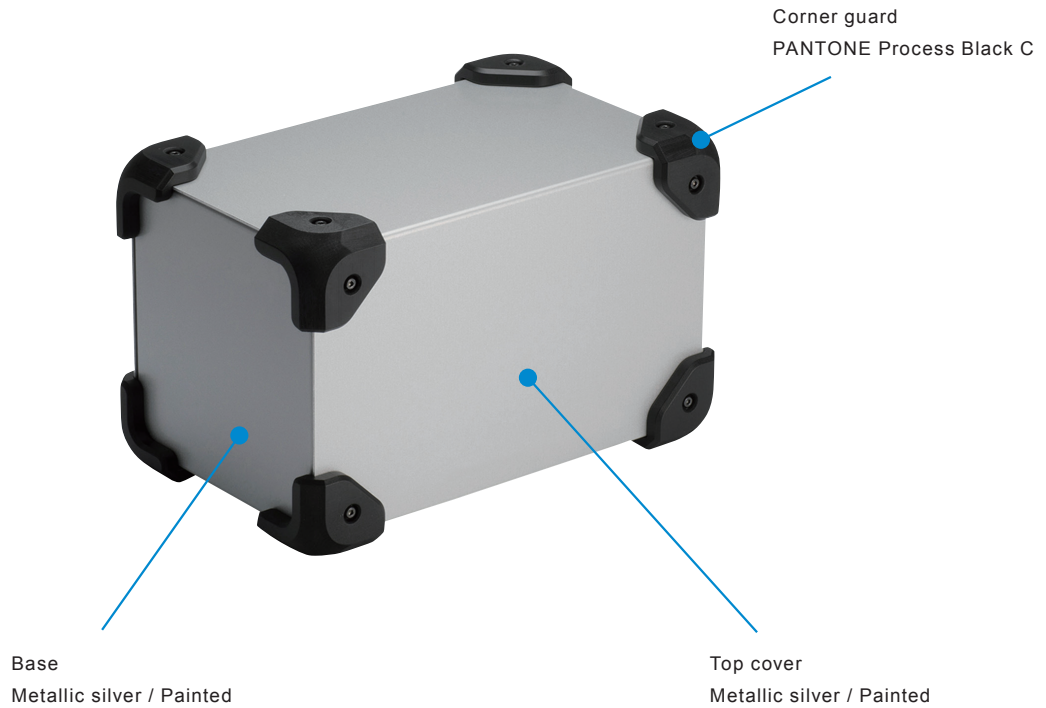

# MCGF series color code

Color code listed is for reference only; actual color may differ.

SB (●Silver / ●Black)

SG (●Silver / ●Gray)

※ Handle(Optional product)

Black : PANTONE Process Black C / Gray : PANTONE 431C

**SN** (●Silver / ●Navy)

**SR** (●Silver / ●Red)

※ Handle(Optional product)

Black : PANTONE Process Black C / Gray : PANTONE 431C