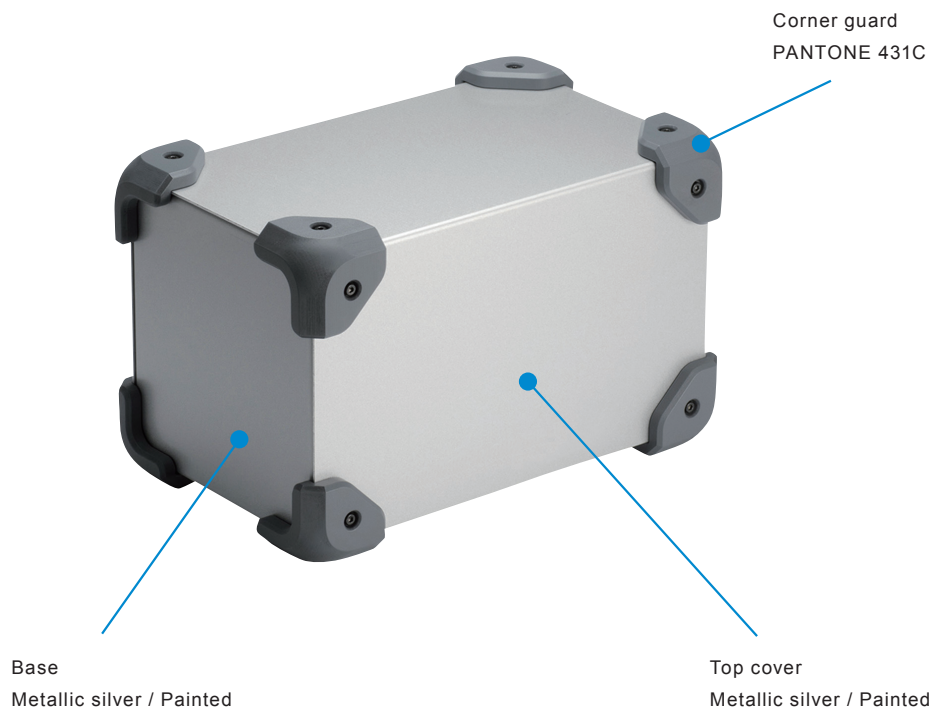

# MCGF series color code

Color code listed is for reference only; actual color may differ.

SB (●Silver / ●Black)

SG (●Silver / ●Gray)

※ Handle(Optional product)

Black : PANTONE Process Black C / Gray : PANTONE 431C

**SN** (●Silver / ●Navy)

**SR** (●Silver / ●Red)

※ Handle(Optional product)

Black : PANTONE Process Black C / Gray : PANTONE 431C