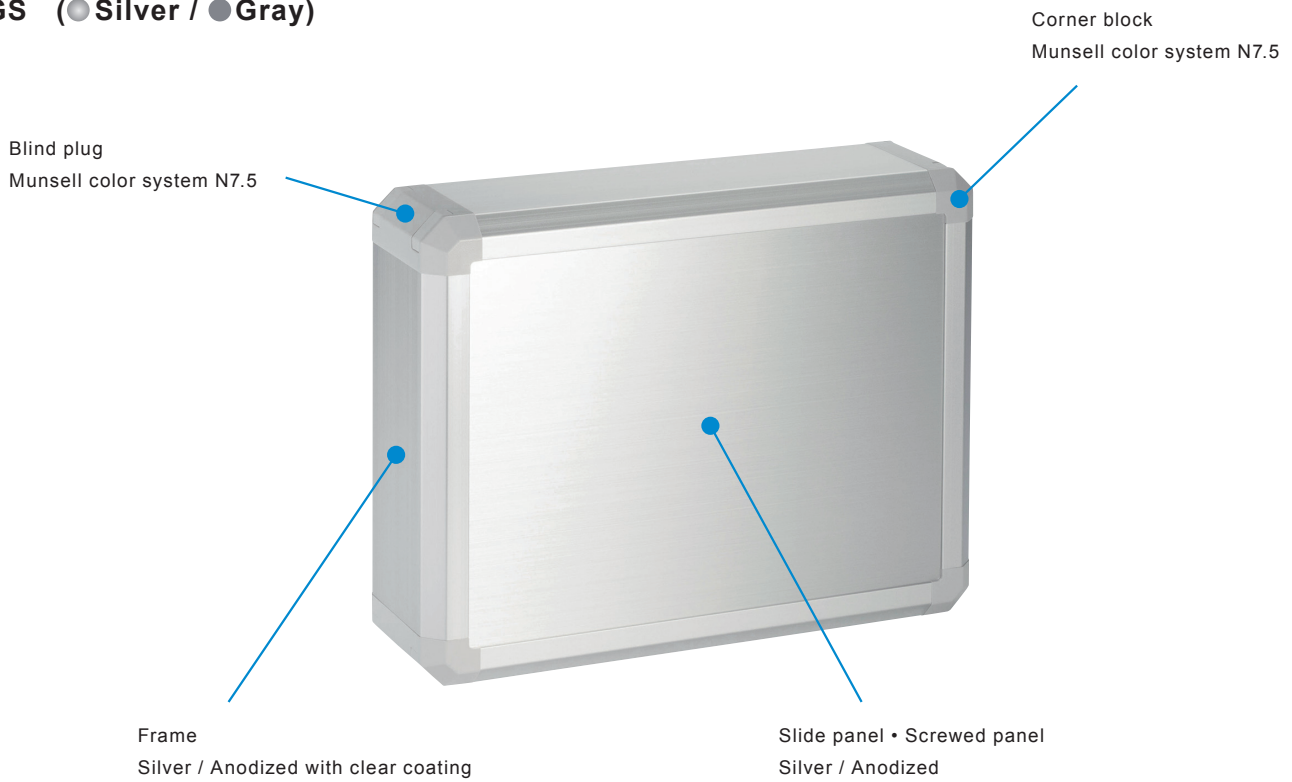

FC series color code

Color code listed is for reference only; actual color may differ.

GS (●Silver / ●Gray)

BS (●Silver / ●Black)

BX (●Black / ●Silver)

BB (●Black / ●Black)