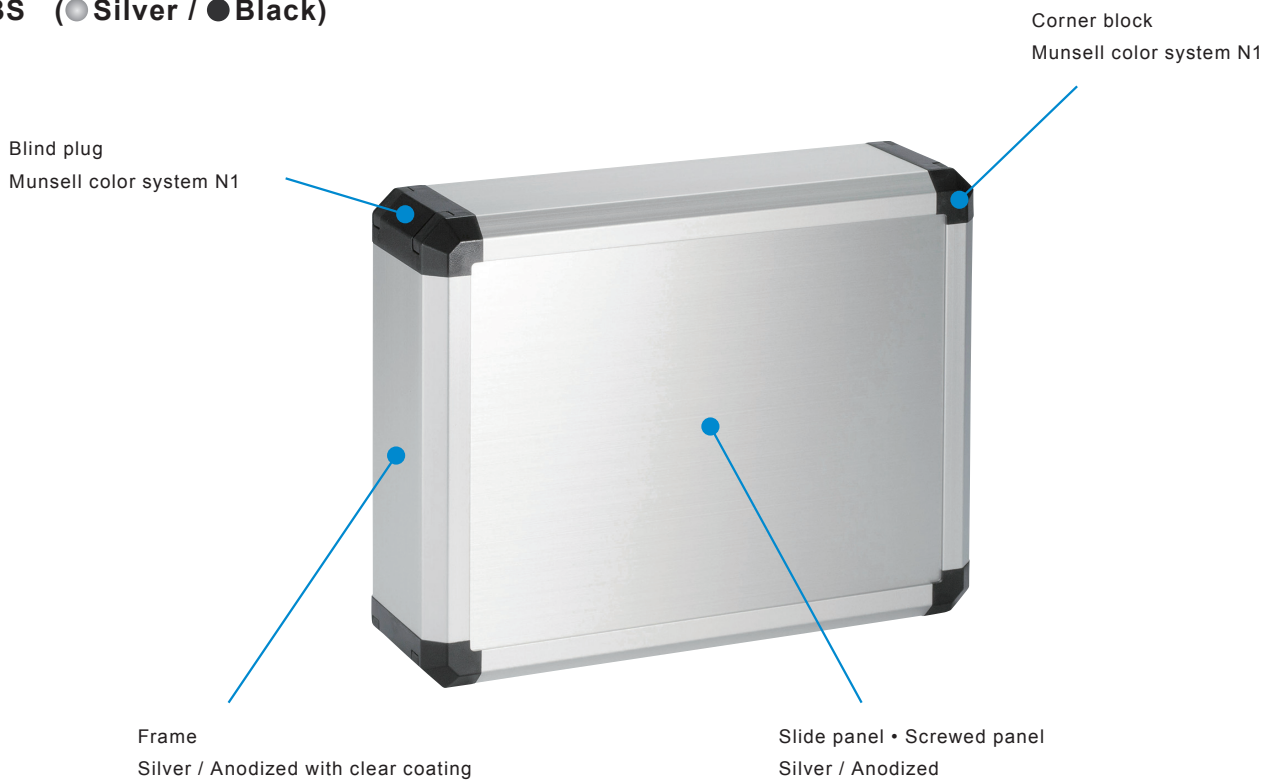

FC series color code

Color code listed is for reference only; actual color may differ.

GS (●Silver / ●Gray)

BS (●Silver / ●Black)

BX (●Black / ●Silver)

BB (●Black / ●Black)