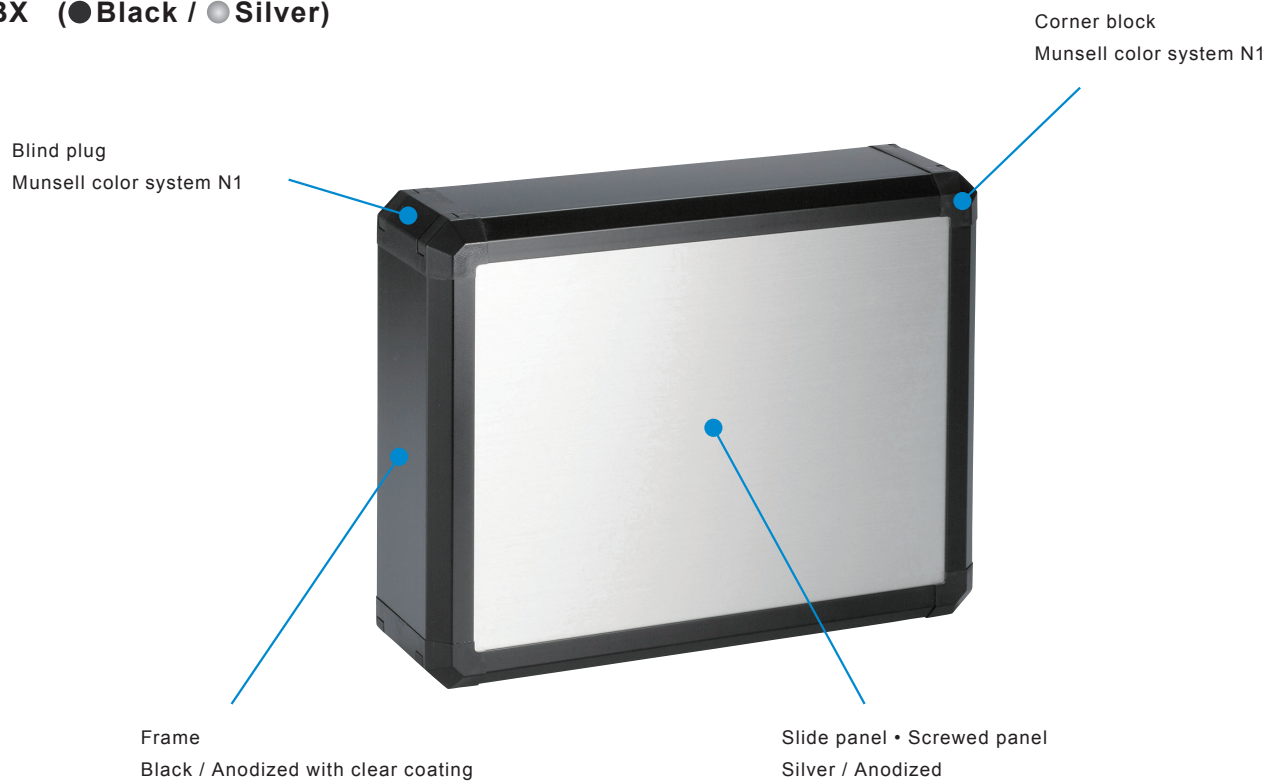

FC series color code

Color code listed is for reference only; actual color may differ.

GS (●Silver / ●Gray)

BS (●Silver / ●Black)

BX (●Black / ●Silver)

BB (●Black / ●Black)