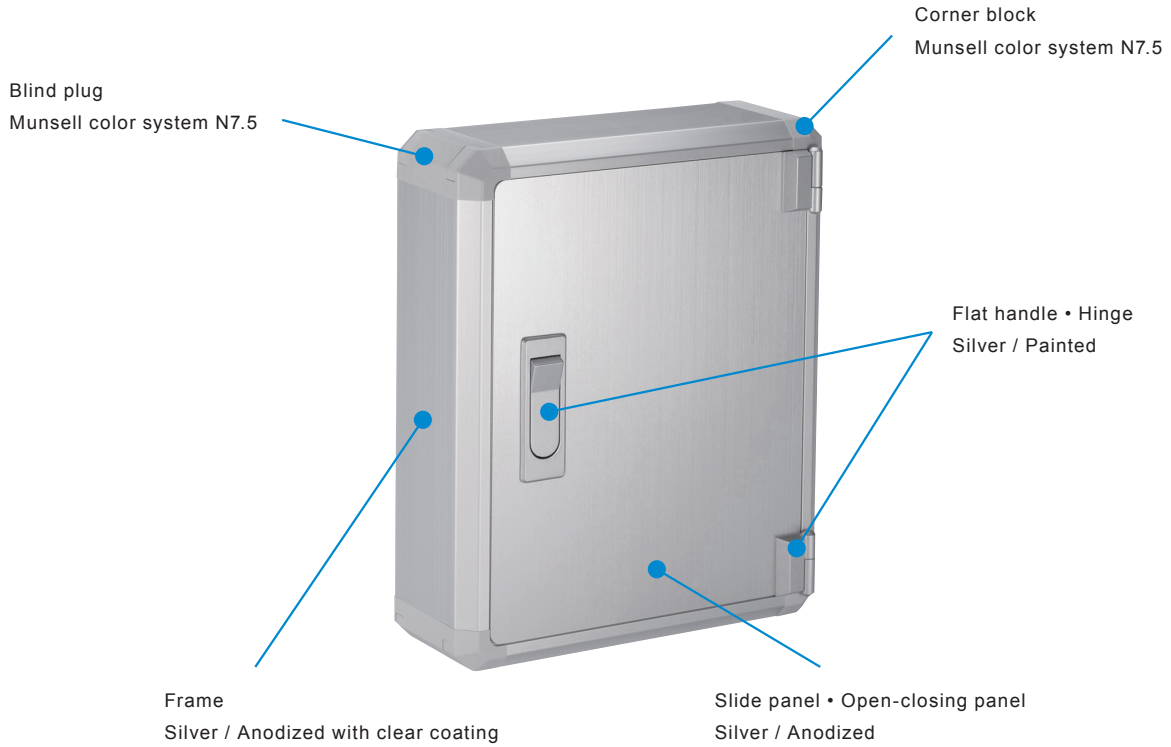

# FCW series color code

Color code listed is for reference only; actual color may differ.

## GS (●Silver / ●Gray)

## BS (●Silver / ●Black)