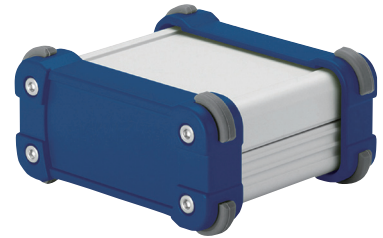

EXW series COLOR CODE

Color code listed is for reference only; actual color may differ.

SB

● Silver / ● Black

Panel	Munsell color system N1
Top cover · Bottom cover	Silver / Anodized with clear coating

SG

● Silver / ● Gray

Panel	RAL7040
Top cover · Bottom cover	Silver / Anodized with clear coating

SN

● Silver / ● Navy

Panel	Painted - PANTONE 287CP
Top cover · Bottom cover	Silver / Anodized with clear coating

BB

● Black / ● Black

Panel	Munsell color system N1
Top cover · Bottom cover	Black / Anodized with clear coating

BG

● Black / ● Gray

Panel	RAL7040
Top cover · Bottom cover	Black / Anodized with clear coating

BN

● Black / ● Navy

Panel	Painted - PANTONE 287CP
Top cover · Bottom cover	Black / Anodized with clear coating