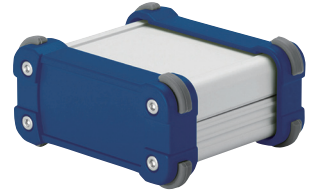

EXWS series COLOR CODE

Color code listed is for reference only; actual color may differ.

SB

● Silver / ● Black

Panel	Munsell color system N1
Top cover · Bottom cover	Silver / Anodized with clear coating

SG

● Silver / ● Gray

Panel	RAL7040
Top cover · Bottom cover	Silver / Anodized with clear coating

SN

● Silver / ● Navy

Panel	Painted - PANTONE 287CP
Top cover · Bottom cover	Silver / Anodized with clear coating

BB

● Black / ● Black

Panel	Munsell color system N1
Top cover · Bottom cover	Black / Anodized with clear coating

BG

● Black / ● Gray

Panel	RAL7040
Top cover · Bottom cover	Black / Anodized with clear coating

BN

● Black / ● Navy

Panel	Painted - PANTONE 287CP
Top cover · Bottom cover	Black / Anodized with clear coating