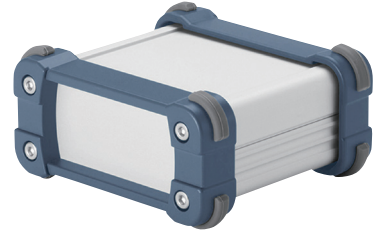

EXP series COLOR CODE

Color code listed is for reference only; actual color may differ.

SB

● Silver / ● Black

Panel	Silver / Anodized
Top cover · Bottom cover	Silver / Anodized with clear coating
Flanged frame	Munsell color system N1

SG

● Silver / ● Gray

Panel	Silver / Anodized
Top cover · Bottom cover	Silver / Anodized with clear coating
Flanged frame	RAL7040

SI

● Silver / ● Indigo

Panel	Silver / Anodized
Top cover · Bottom cover	Silver / Anodized with clear coating
Flanged frame	Painted - PANTONE 7693U

SN

● Silver / ● Navy

Panel	Silver / Anodized
Top cover · Bottom cover	Silver / Anodized with clear coating
Flanged frame	Painted - PANTONE 287CP

SL

● Silver / ● Lime

Panel	Silver / Anodized
Top cover · Bottom cover	Silver / Anodized with clear coating
Flanged frame	Painted - PANTONE 373U

SR

● Silver / ● Red

panel	Silver / Anodized
Top cover · Bottom cover	Silver / Anodized with clear coating
Flanged frame	Painted - RAL3020

■ EXP series COLOR CODE

Color code listed is for reference only; actual color may differ.