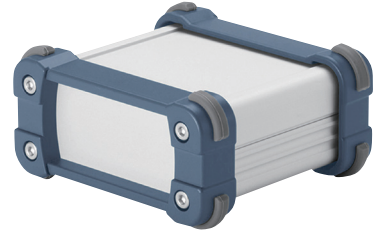

EXPS series COLOR CODE

Color code listed is for reference only; actual color may differ.

SB

● Silver / ● Black

Panel	Silver / Anodized
Top cover · Bottom cover	Silver / Anodized with clear coating
Flanged frame	Munsell color system N1

SG

● Silver / ● Gray

Panel	Silver / Anodized
Top cover · Bottom cover	Silver / Anodized with clear coating
Flanged frame	RAL7040

SI

● Silver / ● Indigo

Panel	Silver / Anodized
Top cover · Bottom cover	Silver / Anodized with clear coating
Flanged frame	Painted - PANTONE 7693U

SN

● Silver / ● Navy

Panel	Silver / Anodized
Top cover · Bottom cover	Silver / Anodized with clear coating
Flanged frame	Painted - PANTONE 287CP

SL

● Silver / ● Lime

Panel	Silver / Anodized
Top cover · Bottom cover	Silver / Anodized with clear coating
Flanged frame	Painted - PANTONE 373U

SR

● Silver / ● Red

Panel	Silver / Anodized
Top cover · Bottom cover	Silver / Anodized with clear coating
Flanged frame	Painted - RAL3020

■ EXPS series COLOR CODE

Color code listed is for reference only; actual color may differ.