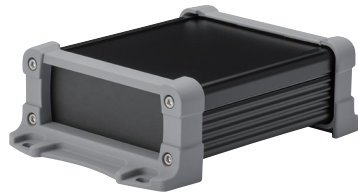

EXPF series COLOR CODE

Color code listed is for reference only; actual color may differ.

SB

● Silver / ● Black

Panel	Silver / Anodized
Top cover · Bottom cover	Silver / Anodized with clear coating
Flanged frame	Munsell color system N1

SG

● Silver / ● Gray

Panel	Silver / Anodized
Top cover · Bottom cover	Silver / Anodized with clear coating
Flanged frame	RAL7040

SN

● Silver / ● Navy

Panel	Silver / Anodized
Top cover · Bottom cover	Silver / Anodized with clear coating
Flanged frame	Painted - PANTONE 287CP

BB

● Black / ● Black

Panel	Black Painted
Top cover · Bottom cover	Black / Anodized with clear coating
Flanged frame	Munsell color system N1

BG

● Black / ● Gray

Panel	Black Painted
Top cover · Bottom cover	Black / Anodized with clear coating
Flanged frame	RAL7040

BN

● Black / ● Navy

Panel	Black Painted
Top cover · Bottom cover	Black / Anodized with clear coating
Flanged frame	Painted - PANTONE 287CP