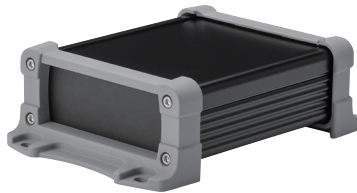

# EXPFS series COLOR CODE

Color code listed is for reference only; actual color may differ.

**SB**

● Silver / ● Black

<b>Panel</b>	Silver / Anodized
<b>Top cover · Bottom cover</b>	Silver / Anodized with clear coating
<b>Flanged frame</b>	Munsell color system N1

**SG**

● Silver / ● Gray

<b>Panel</b>	Silver / Anodized
<b>Top cover · Bottom cover</b>	Silver / Anodized with clear coating
<b>Flanged frame</b>	RAL7040

**SN**

● Silver / ● Navy

<b>Panel</b>	Silver / Anodized
<b>Top cover · Bottom cover</b>	Silver / Anodized with clear coating
<b>Flanged frame</b>	Painted - PANTONE 287CP

**BB**

● Black / ● Black

<b>Panel</b>	Black Painted
<b>Top cover · Bottom cover</b>	Black / Anodized with clear coating
<b>Flanged frame</b>	Munsell color system N1

**BG**

● Black / ● Gray

<b>Panel</b>	Black Painted
<b>Top cover · Bottom cover</b>	Black / Anodized with clear coating
<b>Flanged frame</b>	RAL7040

**BN**

● Black / ● Navy

<b>Panel</b>	Black Painted
<b>Top cover · Bottom cover</b>	Black / Anodized with clear coating
<b>Flanged frame</b>	Painted - PANTONE 287CP