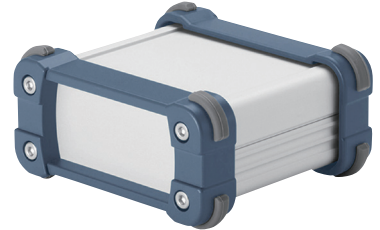

EXPE series COLOR CODE

Color code listed is for reference only; actual color may differ.

SB

● Silver / ● Black

Panel	Metallic silver / Painted
Top cover · Bottom cover	Metallic silver / Painted
Flanged frame	Munsell color system N1

SG

● Silver / ● Gray

Panel	Metallic silver / Painted
Top cover · Bottom cover	Metallic silver / Painted
Flanged frame	RAL7040

SI

● Silver / ● Indigo

Panel	Metallic silver / Painted
Top cover · Bottom cover	Metallic silver / Painted
Flanged frame	Painted - PANTONE 7693U

SN

● Silver / ● Navy

Panel	Metallic silver / Painted
Top cover · Bottom cover	Metallic silver / Painted
Flanged frame	Painted - PANTONE 287CP

SL

● Silver / ● Lime

Panel	Metallic silver / Painted
Top cover · Bottom cover	Metallic silver / Painted
Flanged frame	Painted - PANTONE 373U

SY

● Silver / ● Yellow

Panel	Metallic silver / Painted
Top cover · Bottom cover	Metallic silver / Painted
Flanged frame	Painted - PANTONE 129U

SO

● Silver / ● Orange

Panel	Metallic silver / Painted
Top cover · Bottom cover	Metallic silver / Painted
Flanged frame	Painted - PANTONE 1495U