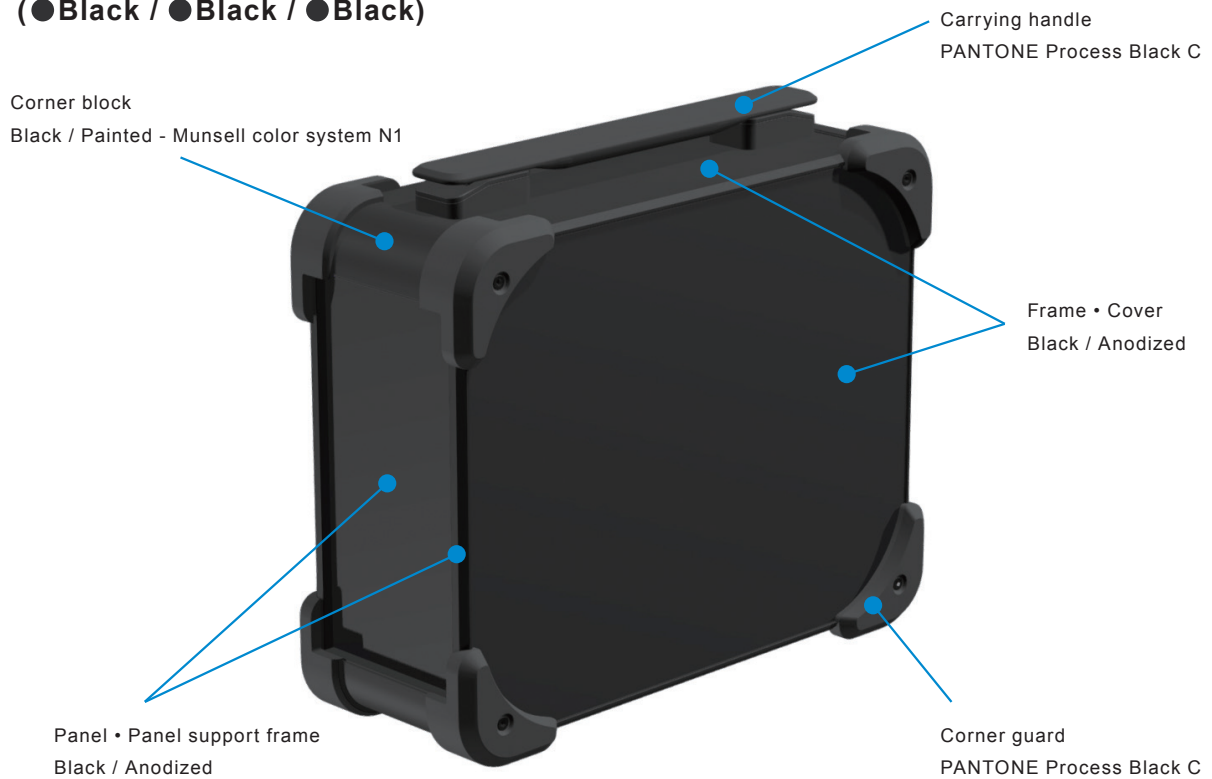

AUGH series color code

Color code listed is for reference only; actual color may differ.

BBB (●Black / ●Black / ●Black)

BGB (●Black / ●Gray / ●Black)

BNB (●Black / ●Navy / ●Black)

BRB (●Black / ●Red / ●Black)

SBB (●Silver / ●Black / ●Black)

SBG (●Silver / ●Black / ●Gray)

SGB (●Silver / ●Gray / ●Black)

SGG (●Silver / ●Gray / ●Gray)

SNB (●Silver / ●Navy / ●Black)

SNG (●Silver / ●Navy / ●Gray)

SRB (●Silver / ●Red / ●Black)

SRG (●Silver / ●Red / ●Gray)