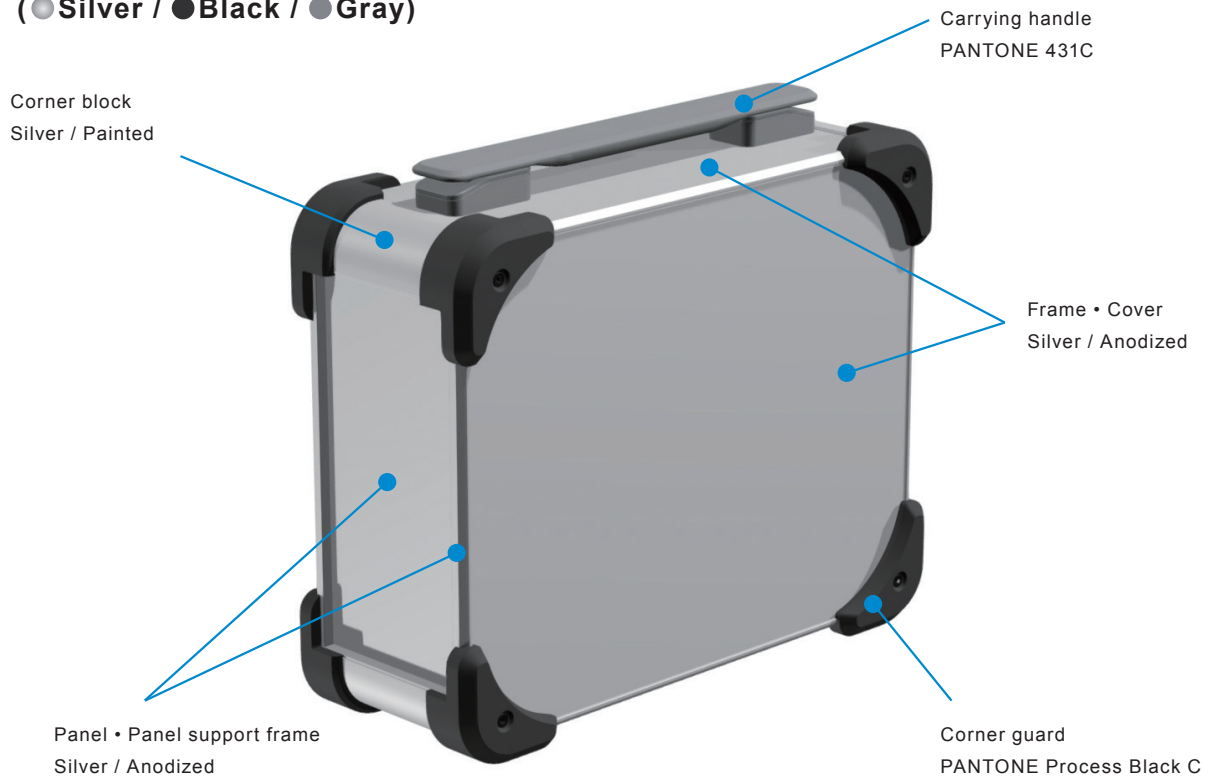

AUGH series color code

Color code listed is for reference only; actual color may differ.

BBB (●Black / ●Black / ●Black)

BGB (●Black / ●Gray / ●Black)

BNB (●Black / ●Navy / ●Black)

BRB (●Black / ●Red / ●Black)

SBB (●Silver / ●Black / ●Black)

SBG (●Silver / ●Black / ●Gray)

SGB (●Silver / ●Gray / ●Black)

SGG (●Silver / ●Gray / ●Gray)

SNB (●Silver / ●Navy / ●Black)

SNG (●Silver / ●Navy / ●Gray)

SRB (●Silver / ●Red / ●Black)

SRG (●Silver / ●Red / ●Gray)