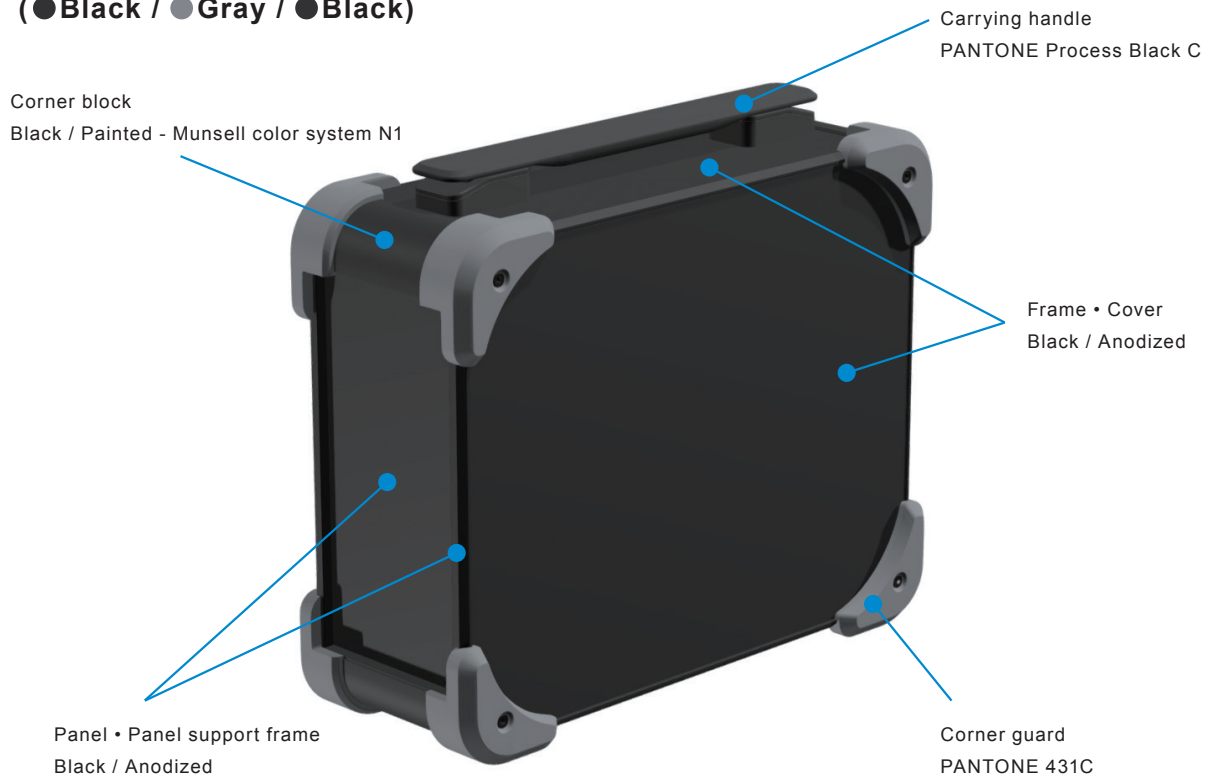

AUGH series color code

Color code listed is for reference only; actual color may differ.

BBB (●Black / ●Black / ●Black)

BGB (●Black / ●Gray / ●Black)

BNB (●Black / ●Navy / ●Black)

BRB (●Black / ●Red / ●Black)

SBB (●Silver / ●Black / ●Black)

SBG (●Silver / ●Black / ●Gray)

SGB (●Silver / ●Gray / ●Black)

SGG (●Silver / ●Gray / ●Gray)

SNB (●Silver / ●Navy / ●Black)

SNG (●Silver / ●Navy / ●Gray)

SRB (●Silver / ●Red / ●Black)

SRG (●Silver / ●Red / ●Gray)