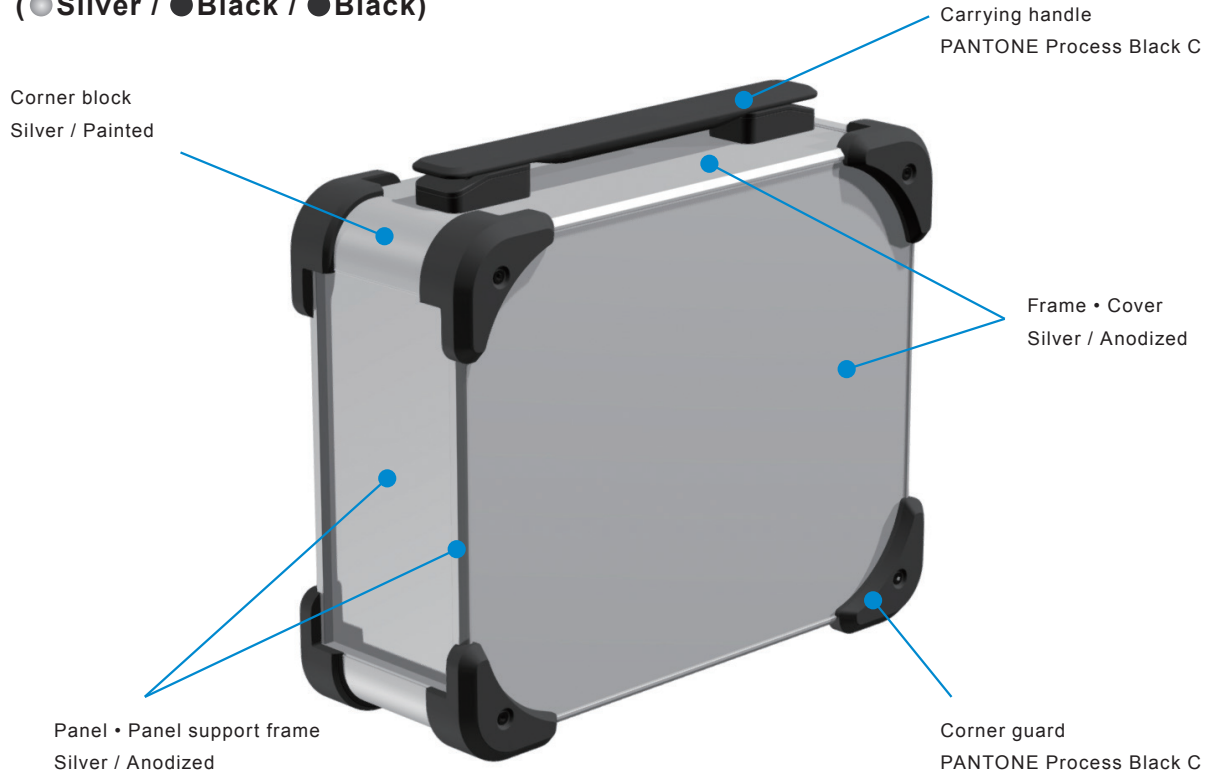

AUGH series color code

Color code listed is for reference only; actual color may differ.

BBB (●Black / ●Black / ●Black)

BGB (●Black / ●Gray / ●Black)

BNB (●Black / ●Navy / ●Black)

BRB (●Black / ●Red / ●Black)

SBB (●Silver / ●Black / ●Black)

SBG (●Silver / ●Black / ●Gray)

SGB (●Silver / ●Gray / ●Black)

SGG (●Silver / ●Gray / ●Gray)

SNB (●Silver / ●Navy / ●Black)

SNG (●Silver / ●Navy / ●Gray)

SRB (●Silver / ●Red / ●Black)

SRG (●Silver / ●Red / ●Gray)