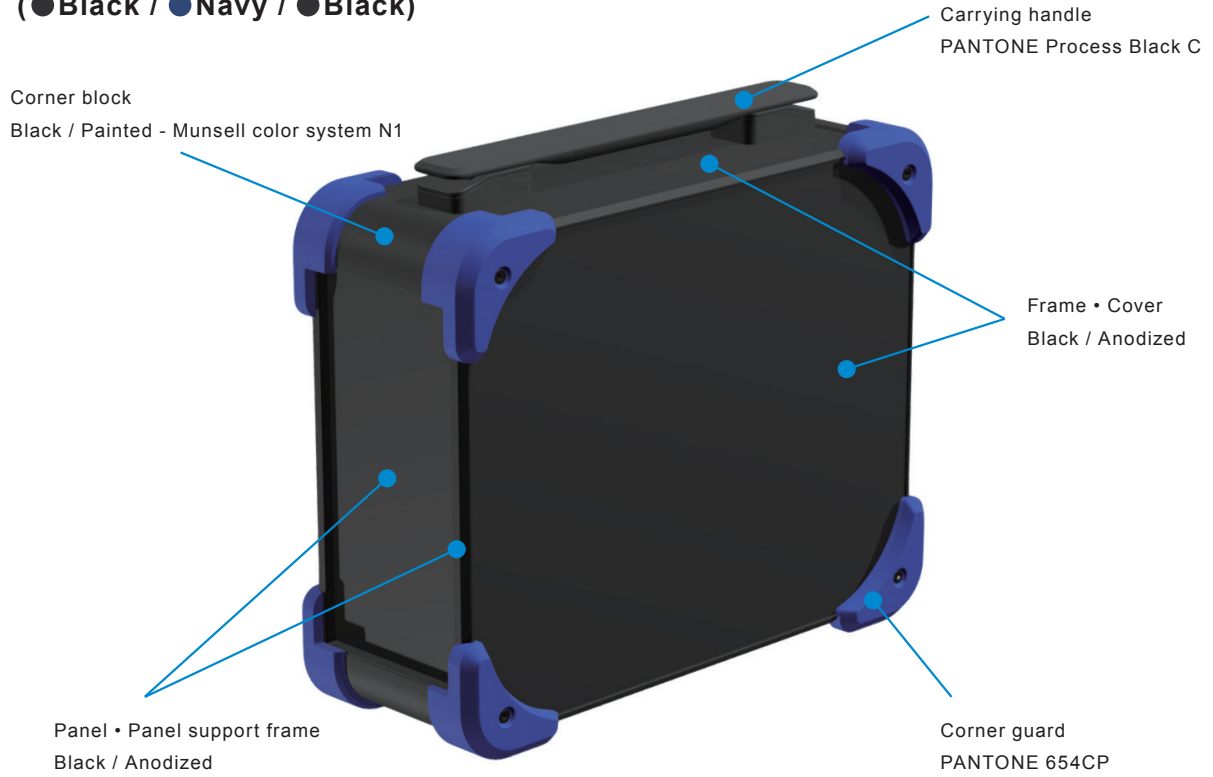

AUGH series color code

Color code listed is for reference only; actual color may differ.

BBB (●Black / ●Black / ●Black)

BGB (●Black / ●Gray / ●Black)

BNB (●Black / ●Navy / ●Black)

BRB (●Black / ●Red / ●Black)

SBB (●Silver / ●Black / ●Black)

SBG (●Silver / ●Black / ●Gray)

SGB (●Silver / ●Gray / ●Black)

SGG (●Silver / ●Gray / ●Gray)

SNB (●Silver / ●Navy / ●Black)

SNG (●Silver / ●Navy / ●Gray)

SRB (●Silver / ●Red / ●Black)

SRG (●Silver / ●Red / ●Gray)