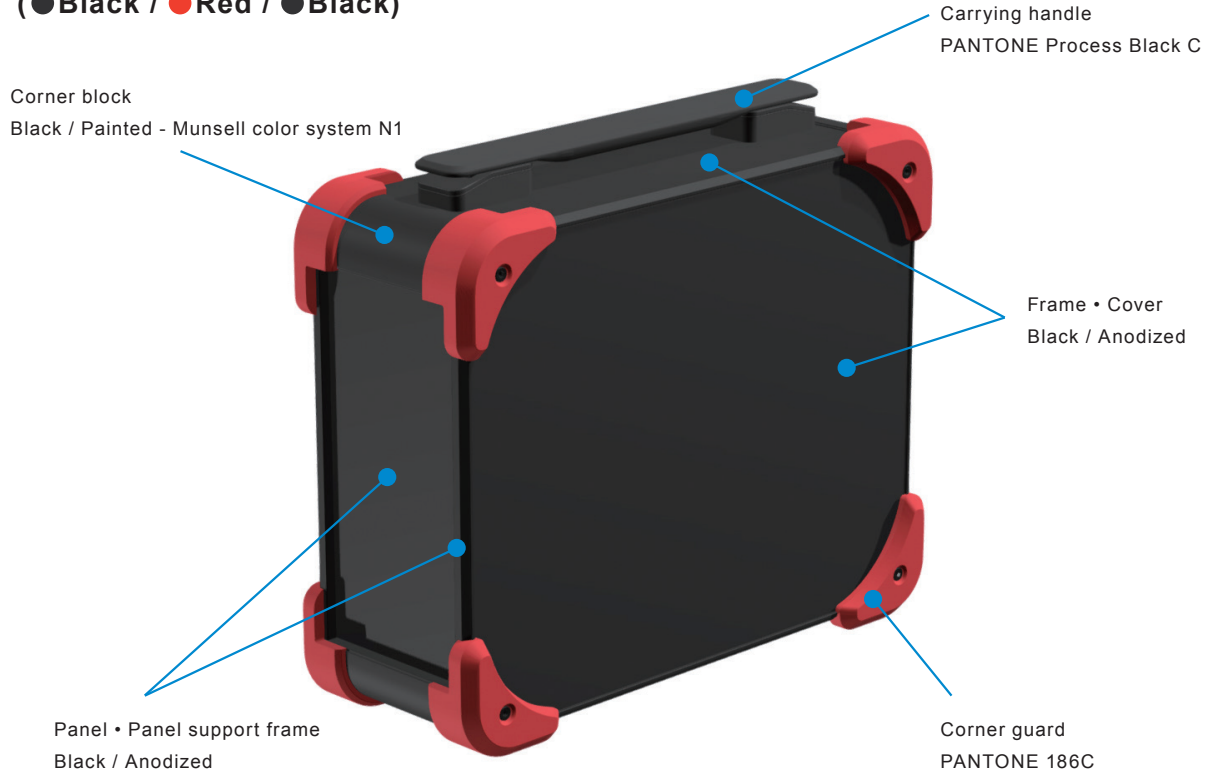

AUGH series color code

Color code listed is for reference only; actual color may differ.

BBB (●Black / ●Black / ●Black)

BGB (●Black / ●Gray / ●Black)

BNB (●Black / ●Navy / ●Black)

BRB (●Black / ●Red / ●Black)

SBB (●Silver / ●Black / ●Black)

SBG (●Silver / ●Black / ●Gray)

SGB (●Silver / ●Gray / ●Black)

SGG (●Silver / ●Gray / ●Gray)

SNB (●Silver / ●Navy / ●Black)

SNG (●Silver / ●Navy / ●Gray)

SRB (●Silver / ●Red / ●Black)

SRG (●Silver / ●Red / ●Gray)