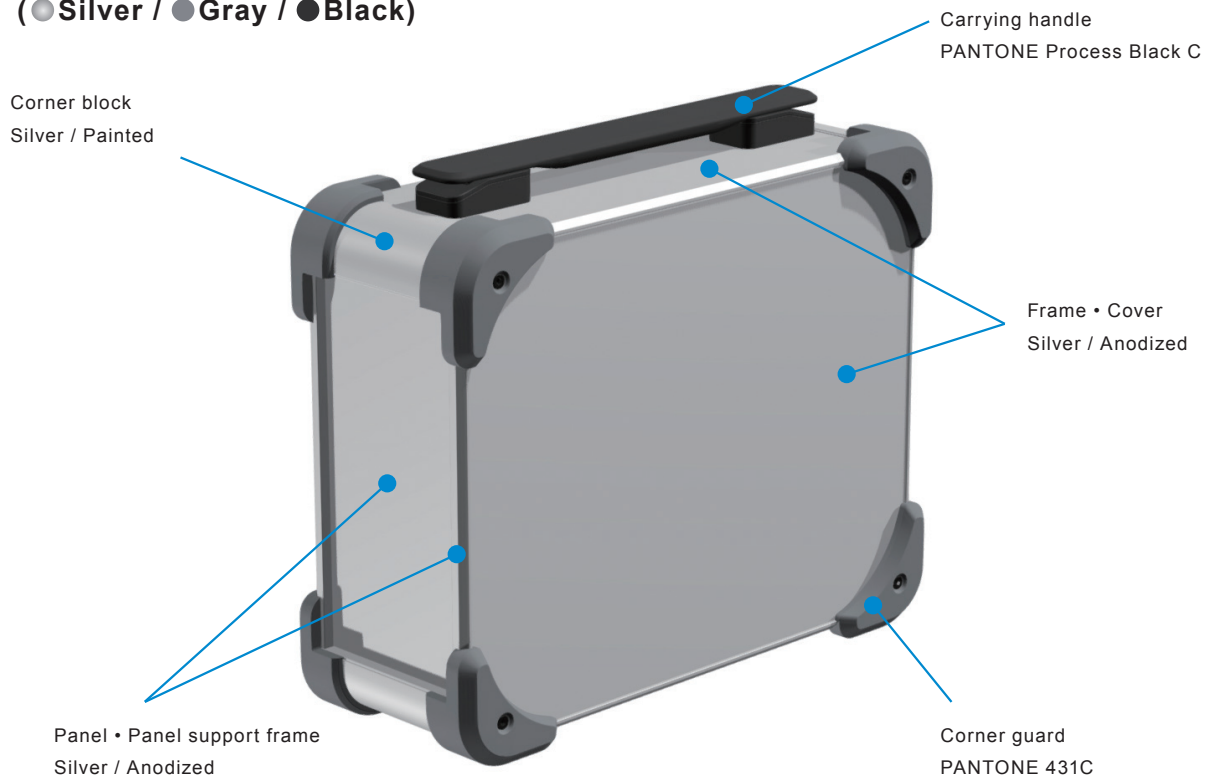

AUGH series color code

Color code listed is for reference only; actual color may differ.

BBB (●Black / ●Black / ●Black)

BGB (●Black / ●Gray / ●Black)

BNB (●Black / ●Navy / ●Black)

BRB (●Black / ●Red / ●Black)

SBB (●Silver / ●Black / ●Black)

SBG (●Silver / ●Black / ●Gray)

SGB (●Silver / ●Gray / ●Black)

SGG (●Silver / ●Gray / ●Gray)

SNB (●Silver / ●Navy / ●Black)

SNG (●Silver / ●Navy / ●Gray)

SRB (●Silver / ●Red / ●Black)

SRG (●Silver / ●Red / ●Gray)