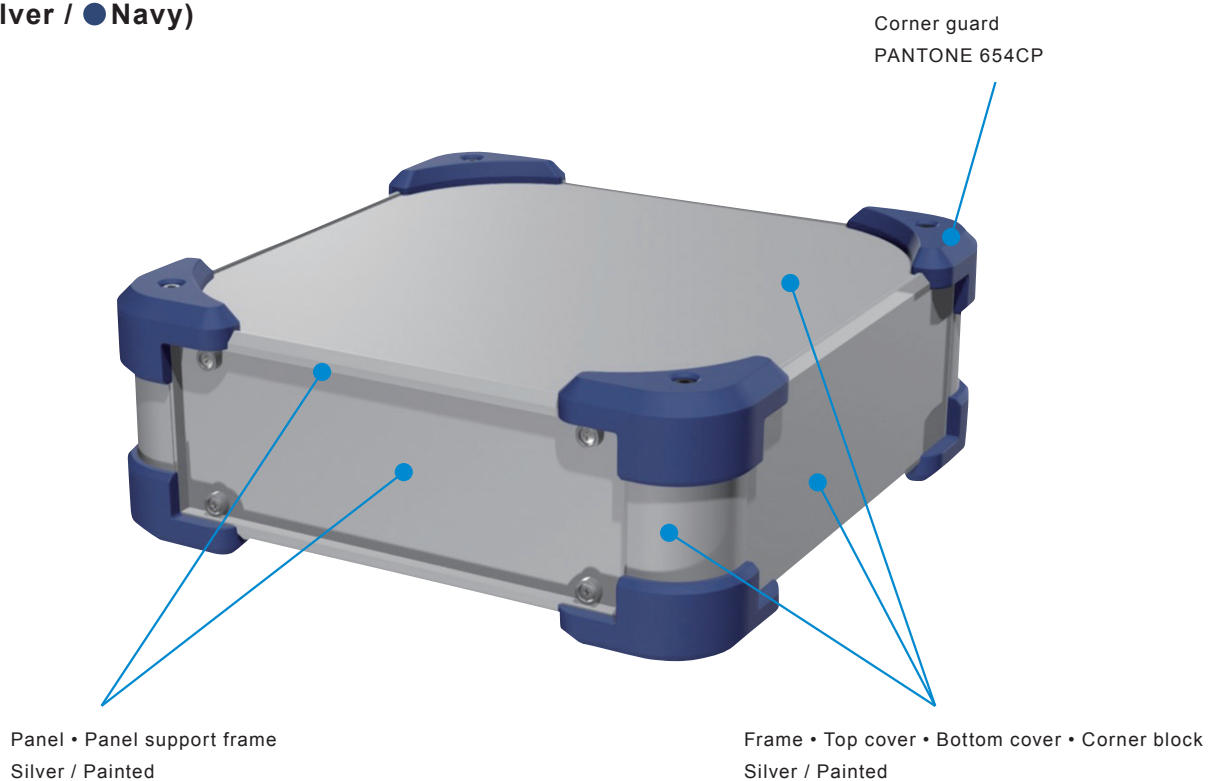

AUGE series color code

Color code listed is for reference only; actual color may differ.

SB (●Silver / ●Black)

SG (●Silver / ●Gray)

SN (●Silver / ●Navy)

SR (●Silver / ●Red)