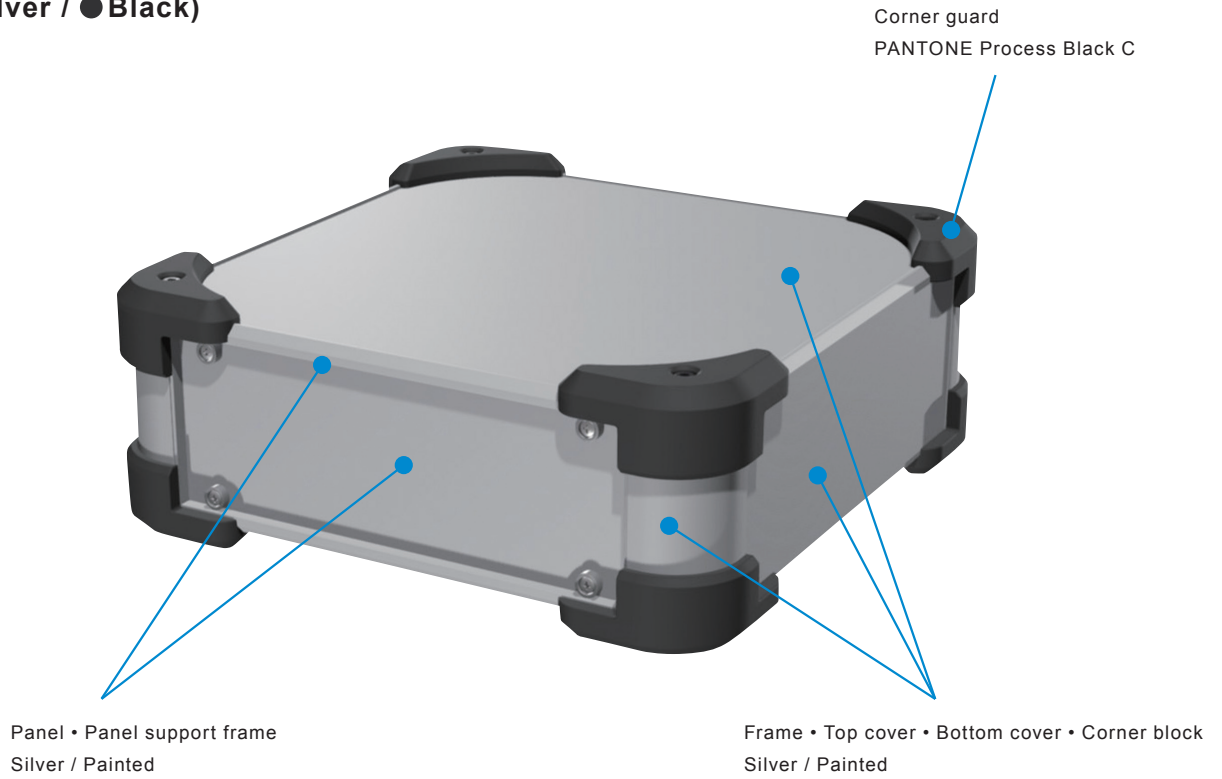

AUGE series color code

Color code listed is for reference only; actual color may differ.

SB (●Silver / ●Black)

SG (●Silver / ●Gray)

SN (●Silver / ●Navy)

SR (●Silver / ●Red)