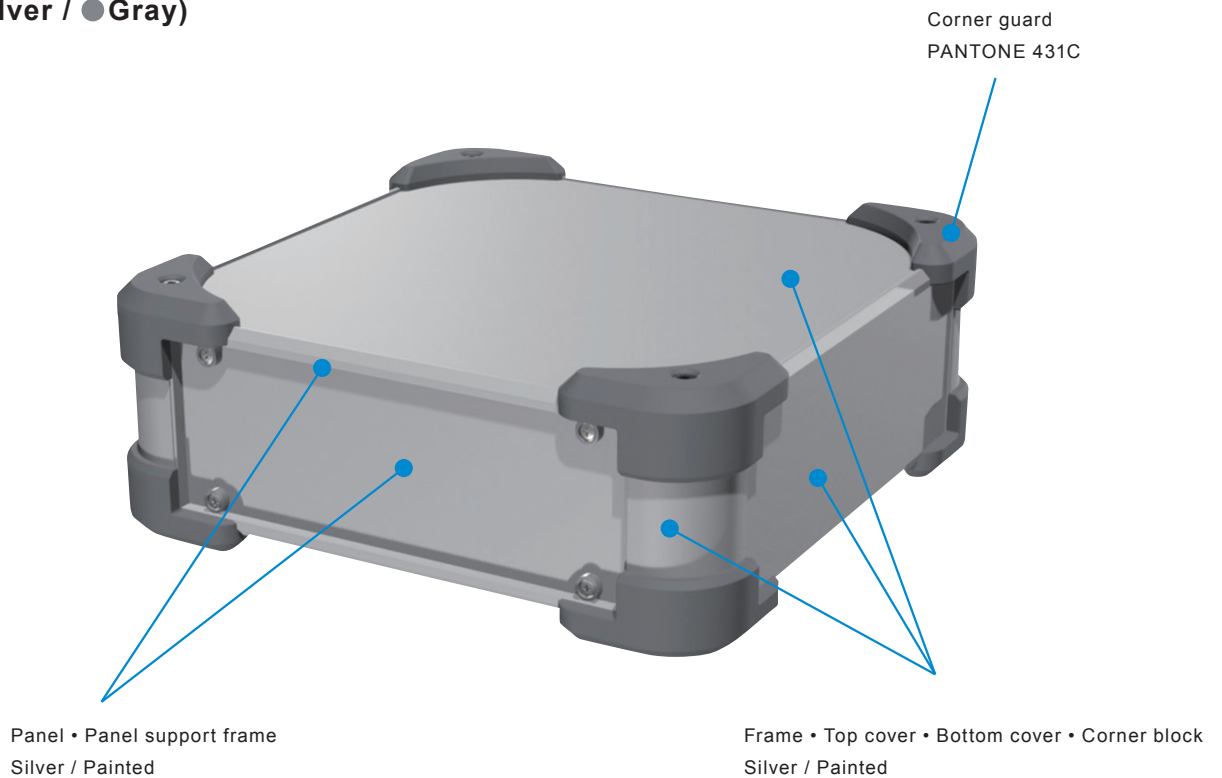

AUGE series color code

Color code listed is for reference only; actual color may differ.

SB (●Silver / ●Black)

SG (●Silver / ●Gray)

SN (●Silver / ●Navy)

SR (●Silver / ●Red)