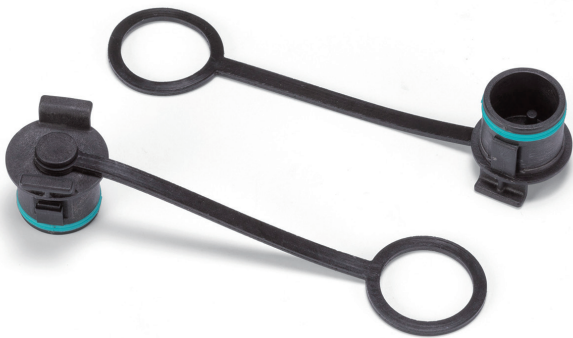

# SEALING PLUG CAP for THB389 • 389E • THS389 • 389E

■ DXF/DWG/PDF drawings available on our website.

Installation example

- Protect plug from dust or foreign objects when not in use. Material : Cap / Polyamide 66 • Ring / Silicone.
- Sealing plug caps are not waterproof.

**Product no. / Details**

Product no.	Suitable models
6DB055400	THB389 • 389E • THS389 • 389E - Plug side

# SEALING SOCKET CAP for THB389 • 389E • THS389 • 389E

■ DXF/DWG/PDF drawings available on our website.

Installation example

- Protect socket from dust or foreign objects when not in use. Material : Cap / Polyamide 66 • Ring / Silicone.
- Sealing socket caps are not waterproof.

**Product no. / Details**

Product no.	Suitable models
6DB055300	THB389 • 389E • THS389 • 389E - Socket side