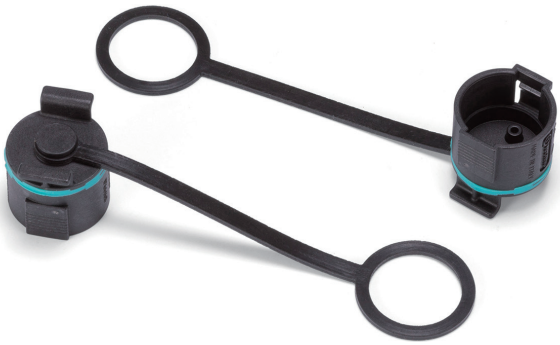

# SEALING PLUG CAP for THB389 • 389E • THS389 • 389E

■ DXF/DWG/PDF drawings available on our website.

Installation example

- Protect plug from dust or foreign objects when not in use. Material : Cap / Polyamide 66 • Ring / Silicone.
- Sealing plug caps are not waterproof.

**Product no. / Details**

Product no.	Suitable models
6DB055400	THB389 • 389E • THS389 • 389E - Plug side

# SEALING SOCKET CAP for THB389 • 389E • THS389 • 389E

■ DXF/DWG/PDF drawings available on our website.

Installation example

- Protect socket from dust or foreign objects when not in use. Material : Cap / Polyamide 66 • Ring / Silicone.
- Sealing socket caps are not waterproof.

**Product no. / Details**

Product no.	Suitable models
6DB055300	THB389 • 389E • THS389 • 389E - Socket side