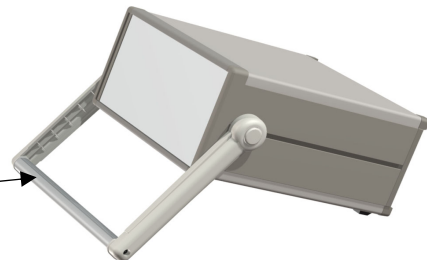

Click below illustrations to check **Current (Old)** and **New** colors on your browser.

Current (Old) Color Code : [G](#)

New Color Code : [GS](#)

MS · MO series

MN · MO series

MSN · MON series

MN series
Tip-Up Handle

MSN · MON series

MSY · MOY series

MY series
Carrying Handle

MSY · MOY series

MSR · MOR series

MSM series
Rack Mount Bracket

MSR · MOR series

- **Functionality:** No changes to functionality, size / dimensions, or finish.
- **Purpose:** To ensure consistent quality throughout via streamlined supply chain and materials.
- **Period:** 2023 July → [2023 September \(Updated on June 30, 2023\)](#)
- No changes to pricing.