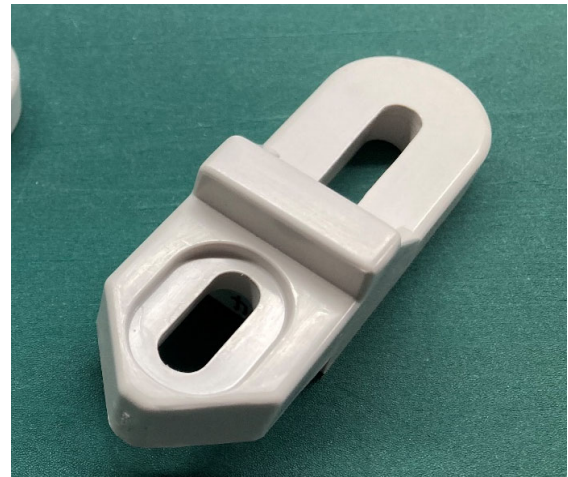

### **BFL series Mounting Bracket Changes to Material**

■ Affected series / models

Product no.
BFL-1G
BFL-2G
BFL-2-21G

■ Change : Material

**Current Material**  
Glassfiber Filled Polycarbonate

**New Material**  
ABS