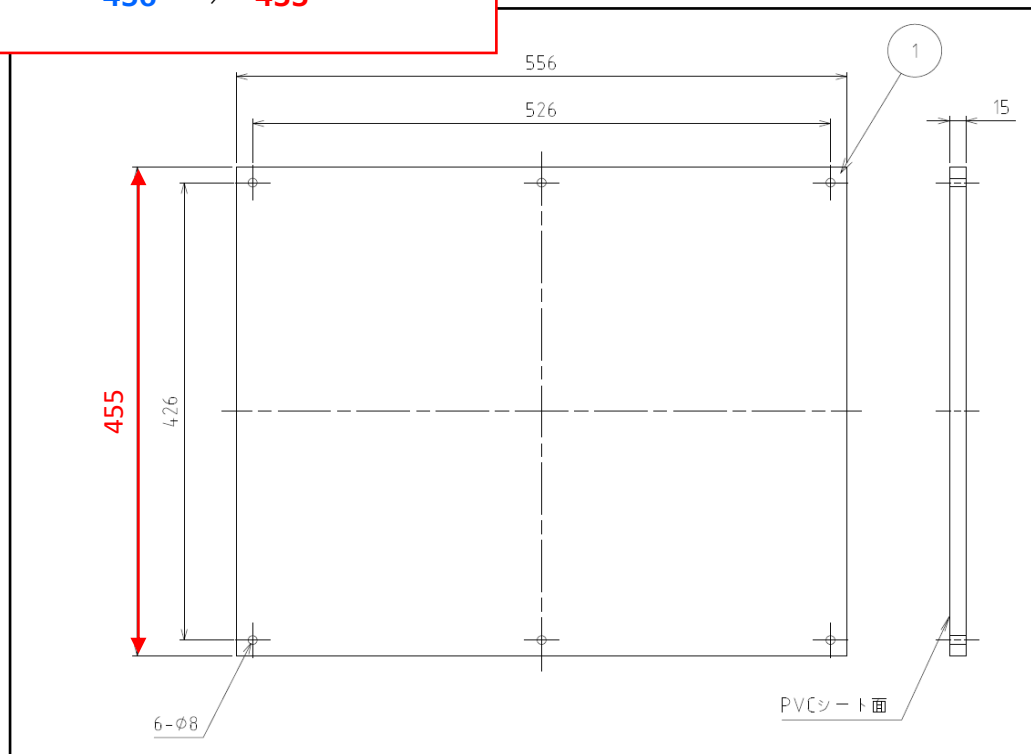

NOTICE

BMP-W series Wooden Mounting Plate Changes to Width Dimension

■ Affected series / models

BMP5060W, BMP5070W

■ Change : Width dimension (for both BMP5060W and BMP5070W)

Current (old) width ⇒ **New width**

456 ⇒ **455**

■ **Functionality:** No changes to functionality, color, finish, or material.

■ **Purpose:** To ensure consistent quality throughout via streamlined supply chain and materials.

■ **Period:** Once current inventory has been depleted.