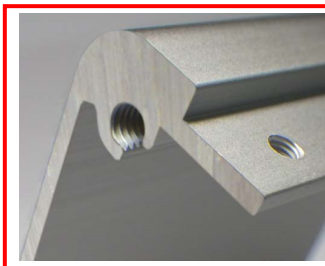

New Design

Unfinished

(Unfinished edge is not visible when assembled)

BB color type

GS color type

- Purpose: To ensure consistent quality throughout via streamlined supply chain and materials.
- Effective date Once present inventory has run out / been depleted.
- ※ Parts may be mixed and shipped in the same batch order as it does not affect usage functionality.
- Note 1: No changes to product's dimensions and surface finish.
- Note 2: No changes to item product number or pricing.