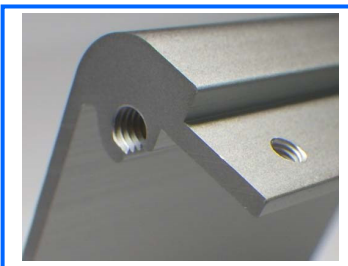

NOTICE

CF Series

Changes to Front and Rear Frame Edge Finish

- Affected series / models : CF Series
- Changes : Front and Rear Frame Edge Finish

Current (Old) Design

Anodized

BB color type

GS color type

New Design

Unfinished

(Unfinished edge is not visible when assembled)

BB color type

GS color type

- Purpose: To ensure consistent quality throughout via streamlined supply chain and materials.
- Effective date Once present inventory has run out / been depleted.
- ※ Parts may be mixed and shipped in the same batch order as it does not affect usage functionality.
- Note 1: No changes to product's dimensions and surface finish.
- Note 2: No changes to item product number or pricing.