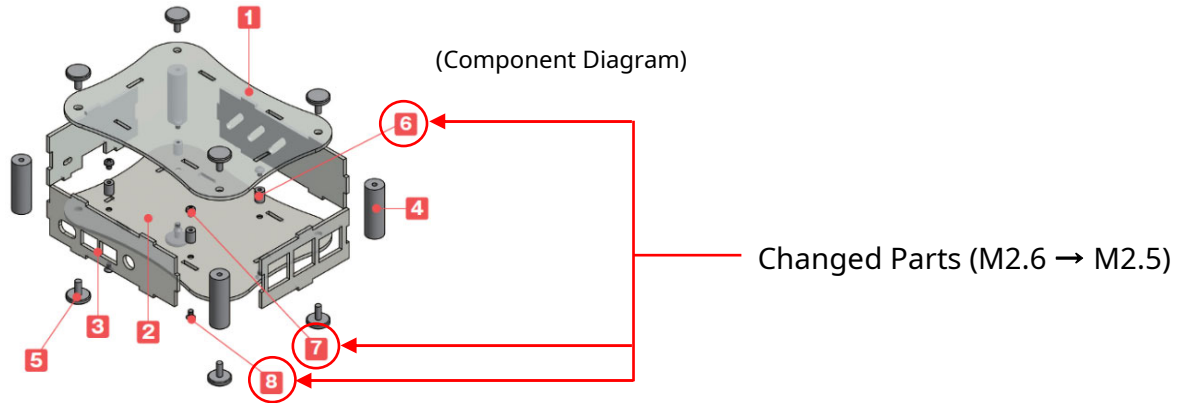

NOTICE

Raspberry Pi 4B ACRYLIC CASE - RPA Series Changes to Screws, Standoff, and Spacer

■ Affected series / models : RPA-4B-1, RPA-4B-2, and RPA-4B-1F

Current (Old) Screws, Standoff, and Spacer

Components				
No.	Part name	Pcs	Material	Color / Finish
1	Top cover	1	Acrylic t = 2.0	Transparent
2	Bottom cover	1	Acrylic t = 2.0	Transparent
3	Panel	4	Acrylic t = 2.0	Transparent
4	Pillar	4	Extruded aluminium A6063S-T5	Silver anodized
5	Knurled thumb screw (M3-8)※	4 / 8	Brass	Nickel plated
6	Standoff (for board - M2.6)	4	Brass	Nickel plated
7	Screw for Board (M2.6-4)	4	Steel	Trivalent chromate
8	Screw for Standoffs (M2.6-5)	4	Steel	Trivalent chromate

※Included screws : RPA-4B-1 Knurled thumb screw x 8
RPA-4B-2 Knurled thumb screw x 8
RPA-4B-1F Knurled thumb screw x 4
M3-8 countersunk, Trivalent chromate x 4

Part name	Material	Color / Finish
Rubber feet	Polyurethane	Transparent
Round spacer (M2.6 - 25)	Brass	Nickel plated

New Screws, Standoff, and Spacer

Components				
No.	Part name	Pcs	Material	Color / Finish
1	Top cover	1	Acrylic t = 2.0	Transparent
2	Bottom cover	1	Acrylic t = 2.0	Transparent
3	Panel	4	Acrylic t = 2.0	Transparent
4	Pillar	4	Extruded aluminium A6063S-T5	Silver anodized
5	Knurled thumb screw (M3-8)※	4 / 8	Brass	Nickel plated
6	Standoff (for board - M2.5)	4	Brass	Nickel plated
7	Screw for Board (M2.5-4)	4	Steel	Trivalent chromate
8	Screw for Standoffs (M2.5-5)	4	Steel	Trivalent chromate

※Included screws : RPA-4B-1 Knurled thumb screw x 8
RPA-4B-2 Knurled thumb screw x 8
RPA-4B-1F Knurled thumb screw x 4
M3-8 countersunk, Trivalent chromate x 4

Part name	Material	Color / Finish
Rubber feet	Polyurethane	Transparent
Round spacer (M2.5 - 25)	Brass	Nickel plated