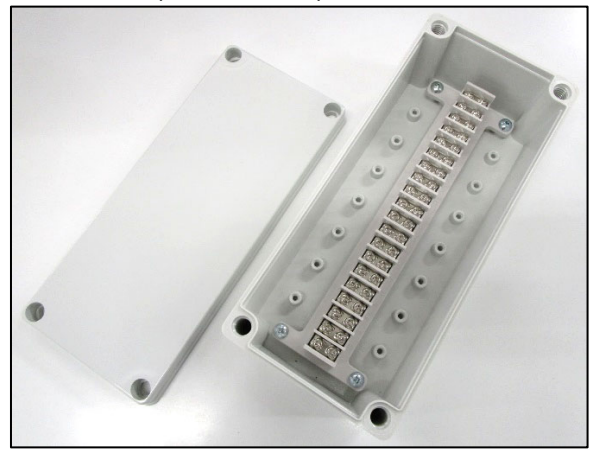

### **TERMINAL BLOCK JUNCTION BOX - TMB Series Discontinued / Alternative Products**

- Affected series / models : TMB-15PS, TMB-20P, and TMB-20PL

(Discontinued)

TMB-15PS, TMB-20P, and TMB-20PL

- Material (top cover, body)  
ABS UL94V-0
- Color (top cover, body)  
Light Gray (Similar to Munsell 5R8/0.5)

(Alternative)

TMB-15PCS, TMB-20PC, and TMB-20PCL

- Material (top cover, body)  
Polycarbonate UL94V-0
- Color (top cover, body)  
White Gray (Similar to Munsell 5GY8.5/0.5)

- Purpose: To ensure consistent quality throughout via streamlined supply chain and materials.
- Effective date : Once present inventory has run out / been depleted.
- Alternative : TMB-15PCS, TMB-20PC, and TMB-20PCL.
- Product Specification Changes : Material and Color (top cover, body).