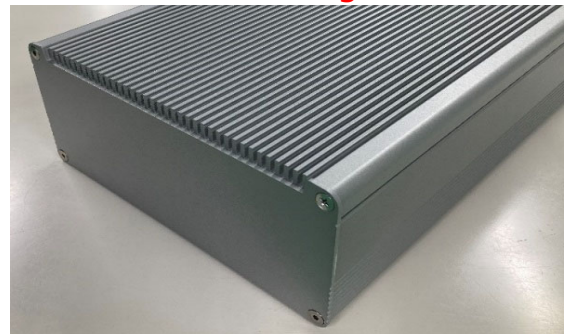

NOTICE

EXH, EXHF, EXHS, EF and EF-36 Series Changes to Surface Finish

- Affected series/models : EXH, EXHF, and EXHS series ("SS" color type)
 EF, and EF-36 series ("S" color type)
- Changes : Surface Finish

Current (Old) Design

New Design

Current (Old) Surface Finish

- Silver Anodized

New Surface Finish

- Silver Metallic Painted (Unfinished Inside)

- BS and SB color types of EXH, EXHF, EXHS series will be discontinued. (*Refer to a separate Notice)
- Purpose: To ensure consistent quality throughout via streamlined supply chain and materials.
- Effective date : Once present inventory has run out / been depleted.
 *EXHS Series : Changes will take place from orders received after December 1, 2021.
- Note 1: No changes to product's dimensions.
- Note 2: No changes to item product number or pricing.