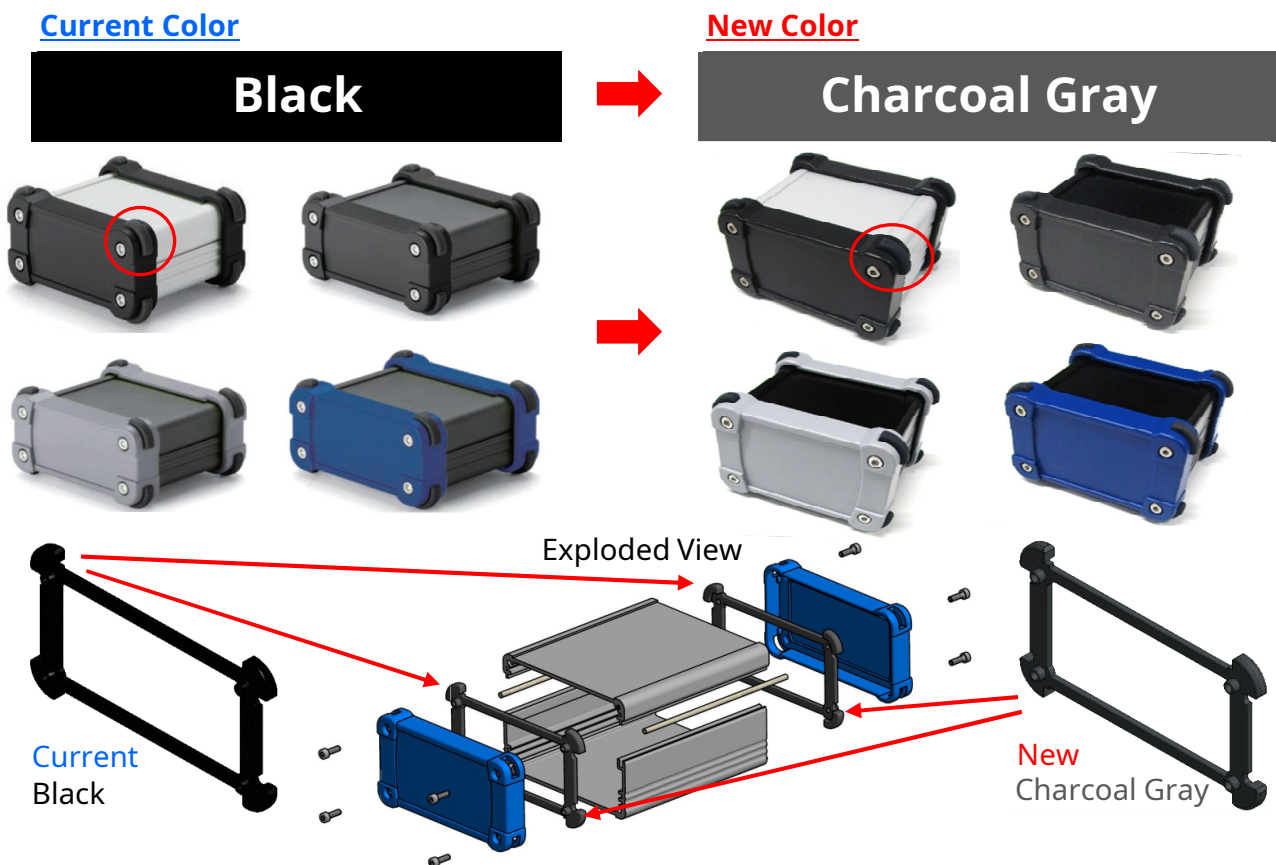

TAKACHI ELECTRONICS ENCLOSURE CO., LTD.

3-21-16 Higashi-ryoke, Kawaguchi-shi, Saitama, 332-0003 JAPAN

Tel. +81-48-222-5409 / Fax. +81-48-222-7652

October 9, 2020

NOTICE

Changes to Gasket Color

■ **Changes** : Gasket color ONLY

■ **Affected** : EXW series - EXW12-6 models (12 models).

Product no.	Product no.	Product no.
EXW12-6-9BB	EXW12-6-13BB	EXW12-6-18BB
EXW12-6-9BG	EXW12-6-13BG	EXW12-6-18BG
EXW12-6-9BN	EXW12-6-13BN	EXW12-6-18BN
EXW12-6-9SB	EXW12-6-13SB	EXW12-6-18SB

■ Details

- **Functionality**: No changes to functionality, size or dimensions.
- **Purpose**: To ensure consistent quality throughout via streamlined supply chain and materials.
- **Period**: Once current inventory has been depleted.
- **Series / Model**: No changes to both Series, and Part numbering.

Thank you for your understanding.
For more information, kindly contact us at: sales@takachi-el.co.jp